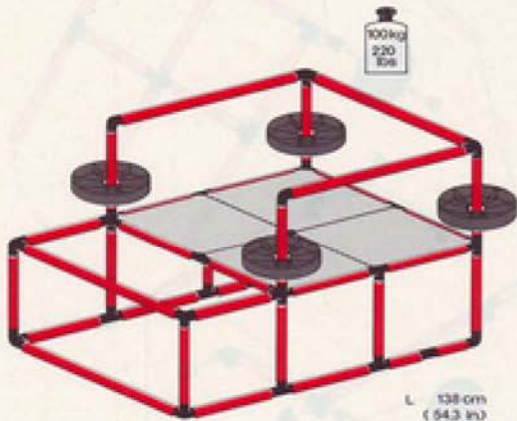

**Spielcenter
play-center
coin de jeu**

1 x Quadro BASIC

1+

Achtung / Attention!

General Instruction

L 138 cm
(54.3 in)
B 150 cm
(43.3 in)
H 85 cm
(33.4 in)