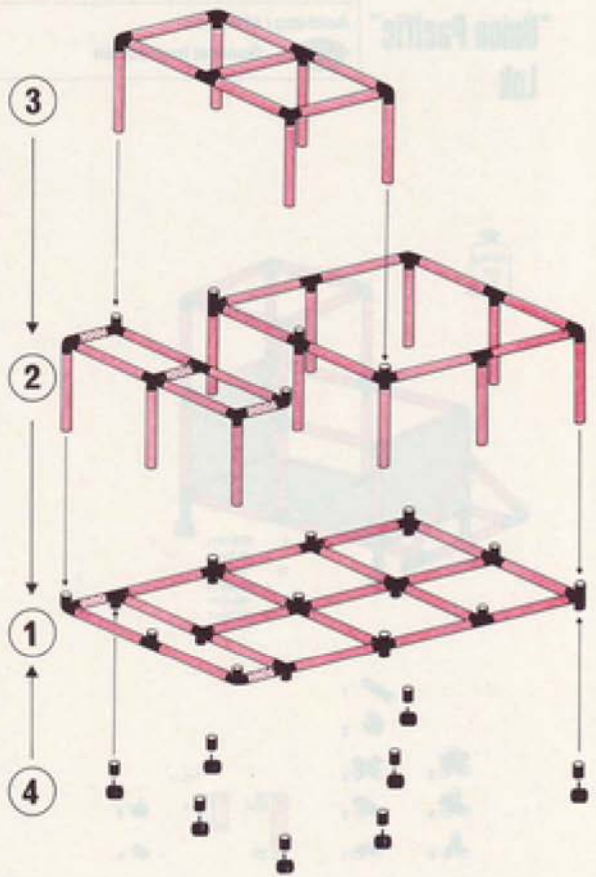

L 145cm
(57.1in)
B 85cm
(33.4in)
H 96cm
(37.8in)

4.92

3

2

1

4