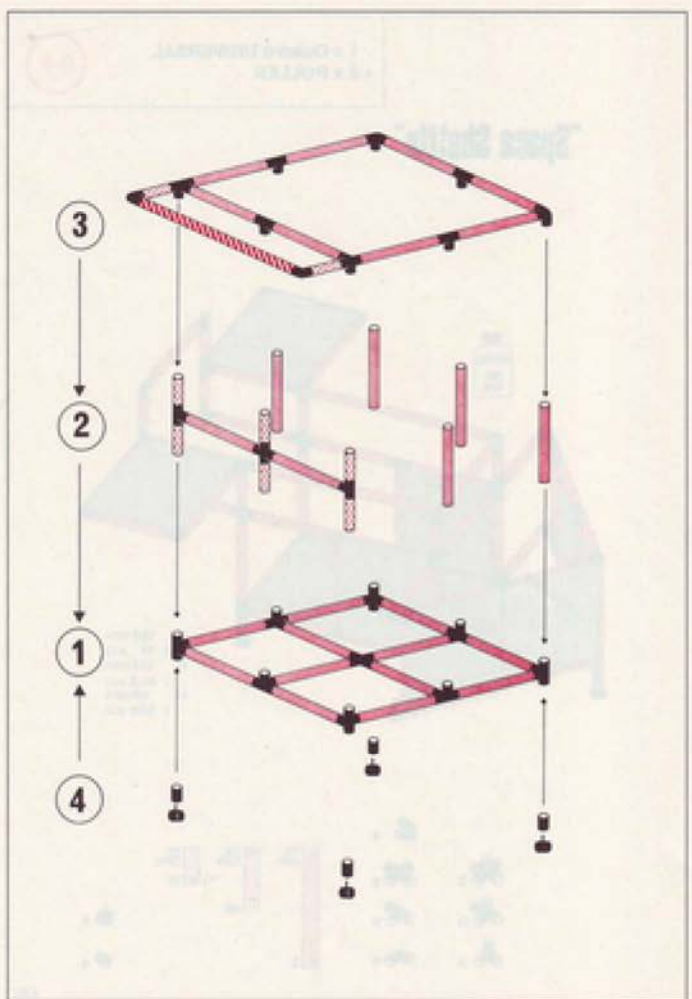

L 105 cm
(41.3 in.)
B 85 cm
(33.4 in.)
H 56 cm
(22 in.)

4.92

"Skyhawk"
Flugzeug
aeroplane
avion

1 x Quadro UNIVERSAL
+ 2 x ROLLER

6+

L 194 cm
(76.4 in.)
B 205 cm
(80.7 in.)
H 87 cm
(34.3 in.)

4.92

1 x Quadro UNIVERSAL
+ 2 x ROLLER