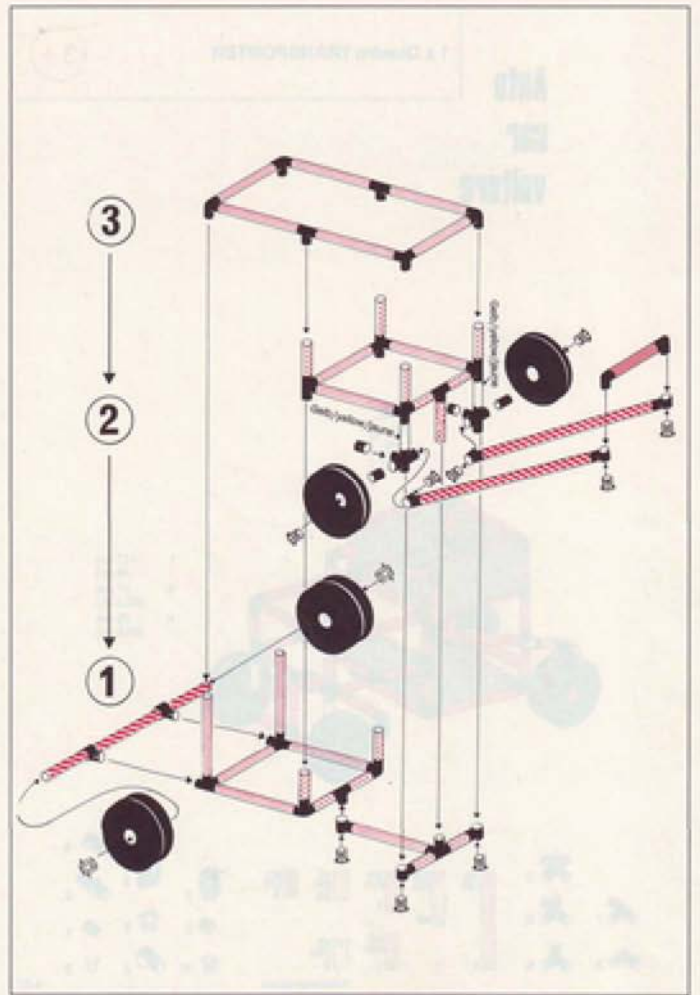

L 117 cm
(46 in.)
B 77 cm
(30.3 in.)
H 75 cm
(29.5 in.)

**Handwagen
handcart
charrette**

1 x Quadro TRANSPORTER

3+

L 182 cm
(71.6 in.)
B 77 cm
(30.3 in.)
H 55 cm
(21.6 in.)

**Stapler
forklift
chariot élévateur**