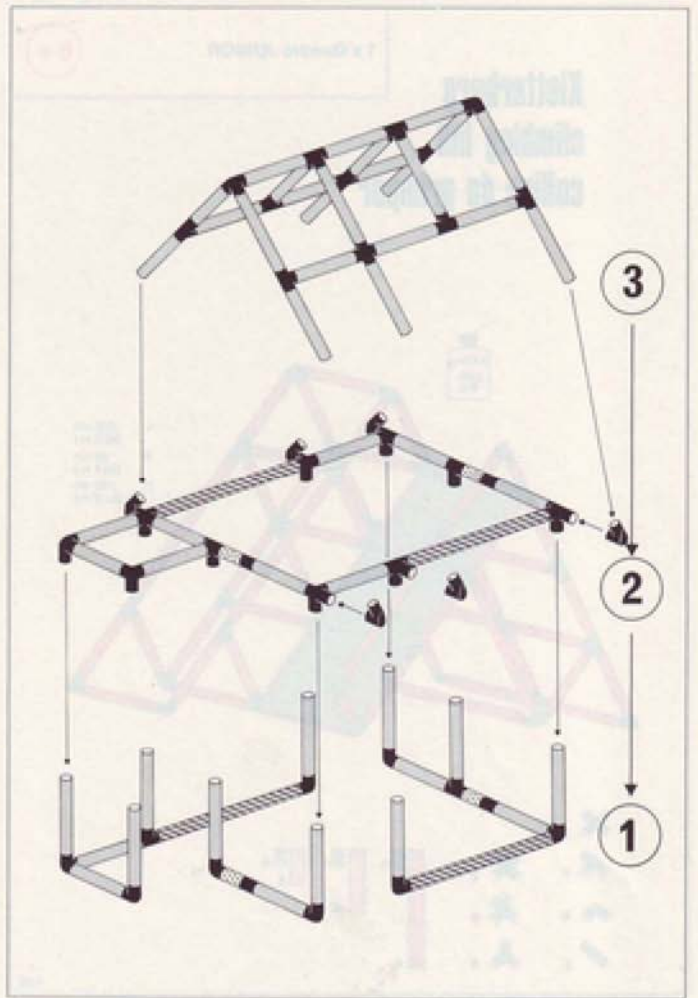

1 x Quadro BASIC

3+

L 178 cm
(70 in.)
B 85 cm
(33.4 in.)
H 98 cm
(38.6 in.)

4.92

1 x Quadro JUNIOR

Krabbelhaus toddler house

L 165 cm
(64.9 in.)
B 115 cm
(45.3 in.)
H 103 cm
(40.5 in.)

7/94

1 x Quadro JUNIOR

3+

Haus playhouse maison

L 150 cm
(59 in.)
B 85 cm
(33.4 in.)
H 93 cm
(36.7 in.)

4/92

Kletterberg
climbing hill
colline de grimper

1 x Quadro JUNIOR

6+