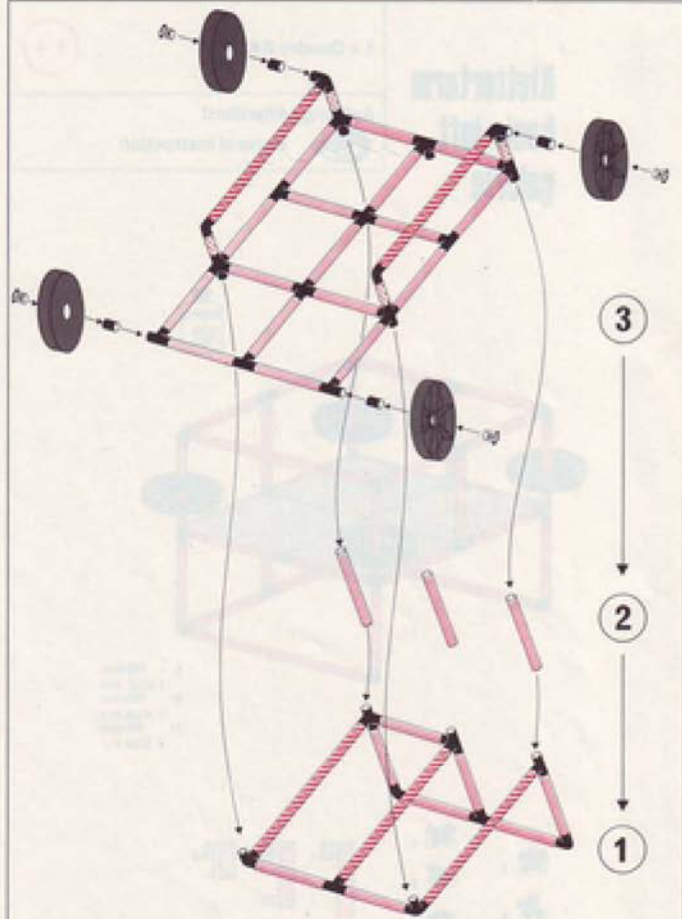

**Spielcenter
play-center
coin de jeu**

1 x Quadro BASIC

1+

Achtung / Attention!

General Instruction

L 138 cm
(54.3 in)
B 150 cm
(43.3 in)
H 85 cm
(33.4 in)

4

**Wippe und Rutsche
swing and slide
bascule et toboggan**

1 x Quadro BASIC

3+

L 178 cm
(70 in)
B 97 cm
(38.2 in)
H 97 cm
(38.2 in)

4