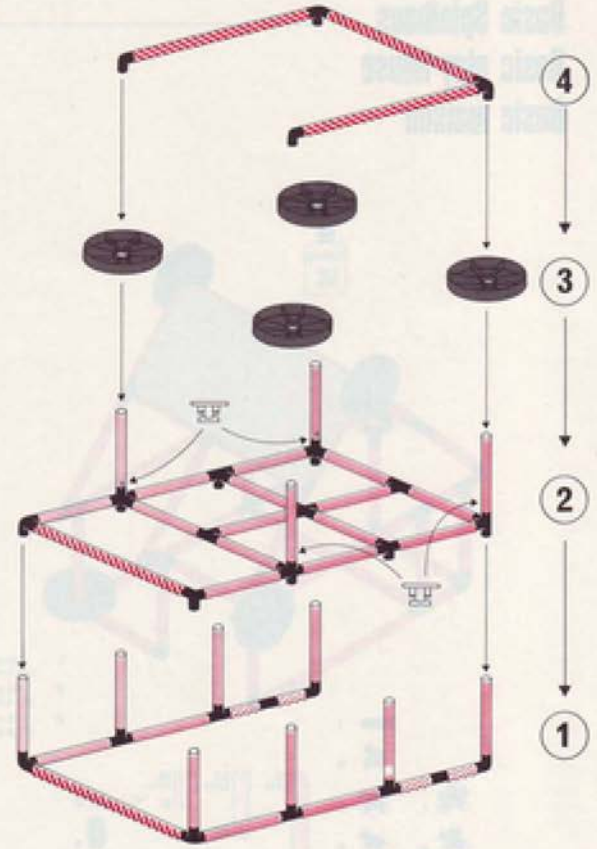

1 x Quadro BASIC

1+

Achtung / Attention!
 General Instruction

L 110 cm
 (43.3 in.)
 B 110 cm
 (43.3 in.)
 H 85 cm
 (33.4 in.)

4.92

4
 ↓
 3
 ↓
 2
 ↓
 1

**Spielcenter
play-center
coin de jeu**

1 x Quadro BASIC

1+

Achtung / Attention!

General Instruction

L 138 cm
(54.3 in)
B 150 cm
(43.3 in)
H 85 cm
(33.4 in)

4

**Wippe und Rutsche
swing and slide
bascule et toboggan**

1 x Quadro BASIC

3+

L 178 cm
(70 in)
B 97 cm
(38.2 in)
H 97 cm
(38.2 in)

4

Lok engine locomotive

1 x Quadro BASIC 3+

90 kg
190 lbs

L 118 cm
(46.5 in.)
B 57 cm
(22.4 in.)
H 78 cm
(30.7 in.)

2
 4
 2
 4
 20
 4
 4
 4

4.92