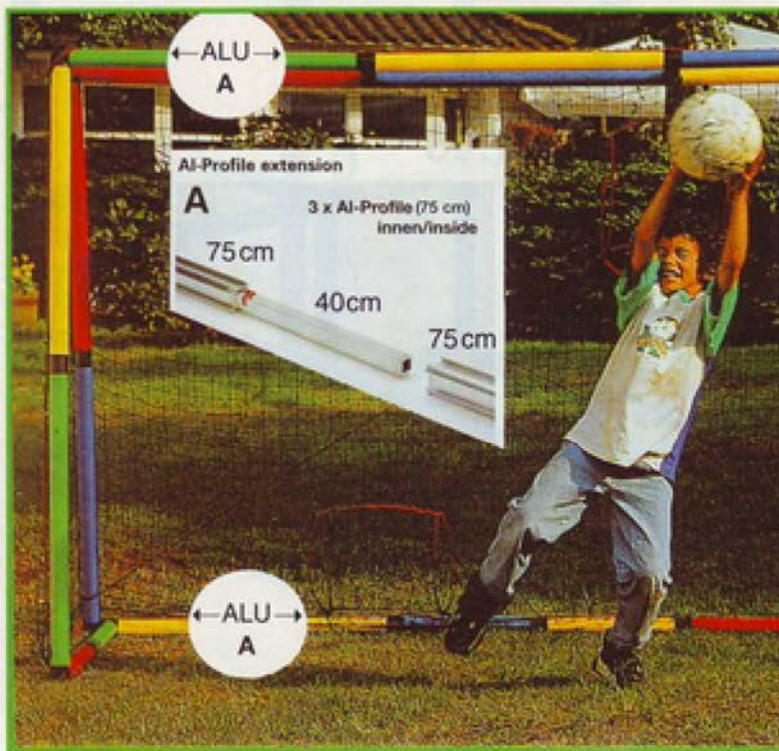

1. Boden / ground
  - 1.1 Aluminium Profile [3 • 75cm + 2 • 40cm innen/inside]
  - 1.2 Rohre / tubes [2 • 75cm + 6 • 35cm]
  - 1.3 Kupplungen / connectors [5 • 00111 + 2 • 00121 + 2 • 00131 + 2 • 00841 + 2 • 00835]
2. Seiten / sides [2 •]
  - 2.1 Rohre / tubes [4 • 75cm + 1 • 15cm + 1 • 10cm]
  - 2.2 Kupplungen / connectors [2 • 00111 + 1 • 00031 + 1 • 00071 + 1 • 00081]
3. Latte / top
  - 3.1 Aluminium Profile [3 • 75cm + 2 • 40cm innen/inside]
  - 3.2 Rohre / tubes [6 • 75cm + 2 • 15cm]
  - 3.3 Kupplungen / connectors [4 • 00131]
4. Seile diagonal spannen, Befestigung an Flügel-schrauben / stretch strings diagonal, fix onto netclips
5. Netz überlegen / put net on goal
6. Netz mit Flügelschrauben befestigen / fix net onto netclips
7. Rohre und Kupplungen mit Rohrschrauben verschrauben / fix tubes and connectors with tube screws