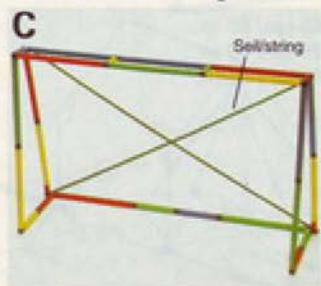

1. Boden / ground
  - 1.1 Aluminium Profile [3 • 75cm + 2 • 40cm innen/inside]
  - 1.2 Rohre / tubes [2 • 75cm + 6 • 35cm]
  - 1.3 Kupplungen / connectors [5 • 00111 + 2 • 00121 + 2 • 00131 + 2 • 00841 + 2 • 00835]
2. Seiten / sides [2 •]
  - 2.1 Rohre / tubes [4 • 75cm + 1 • 15cm + 1 • 10cm]
  - 2.2 Kupplungen / connectors [2 • 00111 + 1 • 00031 + 1 • 00071 + 1 • 00081]
3. Latte / top
  - 3.1 Aluminium Profile [3 • 75cm + 2 • 40cm innen/inside]
  - 3.2 Rohre / tubes [6 • 75cm + 2 • 15cm]
  - 3.3 Kupplungen / connectors [4 • 00131]
4. Seile diagonal spannen, Befestigung an Flügel-schrauben / stretch strings diagonal, fix onto netclips
5. Netz überlegen / put net on goal
6. Netz mit Flügelschrauben befestigen / fix net onto netclips
7. Rohre und Kupplungen mit Rohrschrauben verschrauben / fix tubes and connectors with tube screws