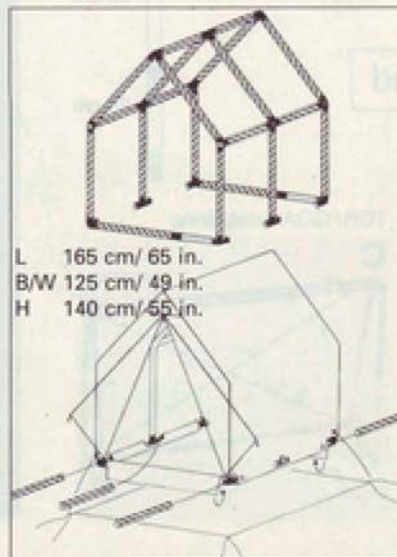

POOL-HOUSE =

ZELT/ LODGE Art.- No.: 11080

+ POOL Art.- No.: 11670