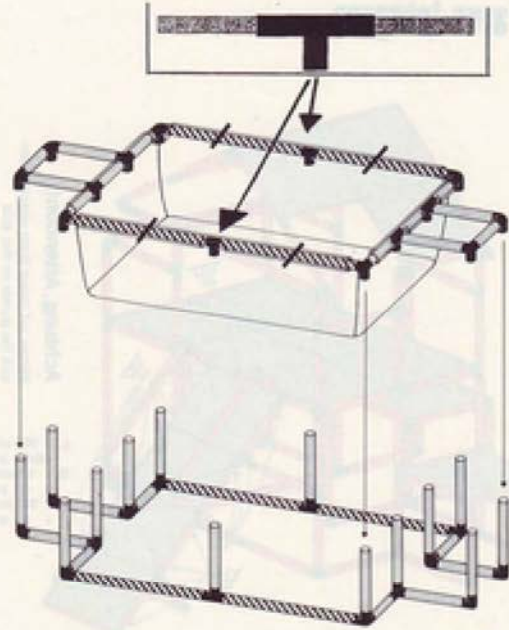

Pool klein pool small

1 x Quadro POOL KLEIN

1+

L 145 cm
(57,1 in.)
B 85 cm
(33,4 in.)
H 25 cm
(9,8 in.)

7.94

1 x Quadro POOL GROSS

3+

Pool groß
pool large

L 245 cm
(96,4 in.)
B 125 cm
(49,2 in.)
H 45 cm
(17,7 in.)

6/95

Achtung – Änderung / Attention – Change

Nur 1 x Alu-Profil 75 cm
pro Seite mittig in
T-Kupplung

Only 1 x Al-Profile 75 cm
each side in center of
T-connector

2

1

1/97

1 x Quadro ZELT / LODGE

1+

Zelt
lodge

L 165 cm
(64,9 in.)
B 125 cm
(49,2 in.)
H 158 cm
(62,2 in.)

7/94