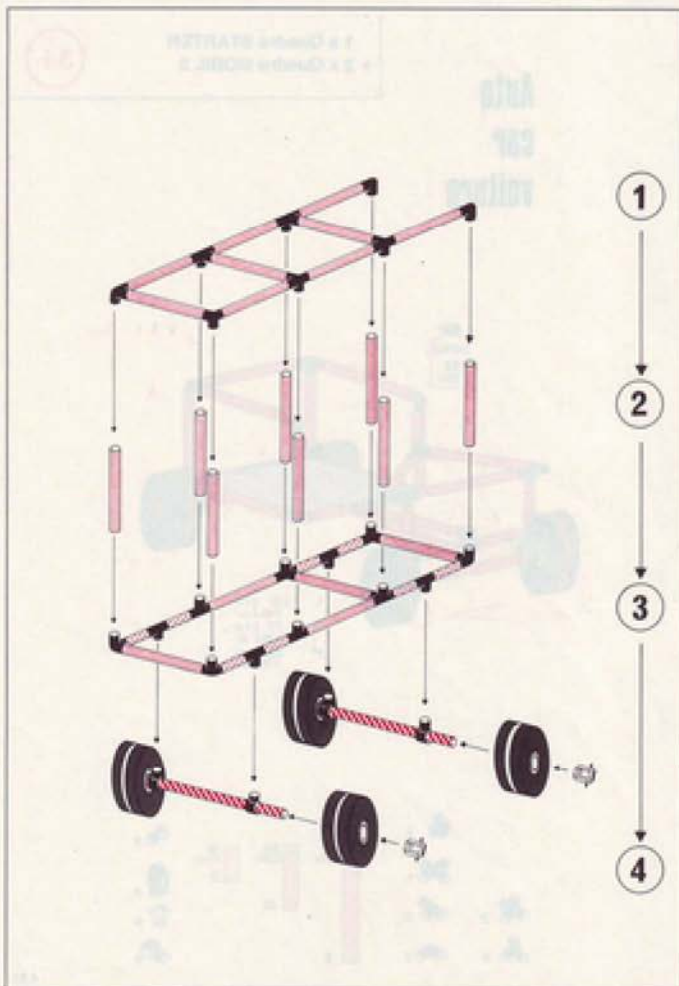

Handwagen
handcart
charrette

1 x Quadro STARTER
+ 2 x Quadro MOBIL 2

3+

L 130 cm
(51.2in.)
B 77 cm
(30.3in.)
H 70 cm
(27.5in.)

4.92

"Amphicar" I

1 x Quadro STARTER
+ 2 x Quadro MOBIL 2

3+

Achtung/Attention!

für Pools + kleine Gewässer,
nicht für offene Gewässer
for pools + small lakes only,
not for open sea

L 125 cm
(49.2in.)
B 77 cm
(30.3in.)
H 70 cm
(27.5in.)

Auftrieb: 28 kg / 7 kg je Rad
buoyancy: 61.6 lbs / 15.4 lbs each wheel

4.92