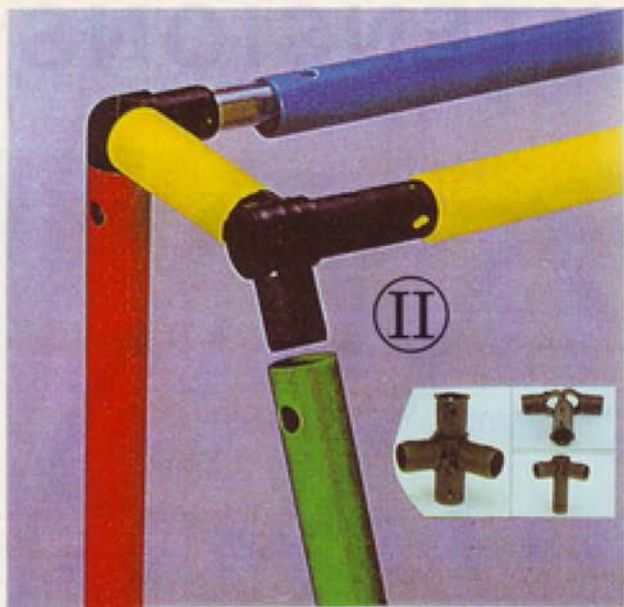

1. Boden / ground
  - 1.1 Aluminium Profile [3 • 75cm + 2 • 40cm innen/inside]
  - 1.2 Rohre / tubes [2 • 75cm + 6 • 35cm]
  - 1.3 Kupplungen / connectors [5 • 00111 + 2 • 00121 + 2 • 00131 + 2 • 00841 + 2 • 00835]
2. Seiten / sides [2 •]
  - 2.1 Rohre / tubes [4 • 75cm + 1 • 15cm + 1 • 10cm]
  - 2.2 Kupplungen / connectors [2 • 00111 + 1 • 00031 + 1 • 00071 + 1 • 00081]
3. Latte / top
  - 3.1 Aluminium Profile [3 • 75cm + 2 • 40cm innen/inside]
  - 3.2 Rohre / tubes [6 • 75cm + 2 • 15cm]
  - 3.3 Kupplungen / connectors [4 • 00131]
4. Seile diagonal spannen, Befestigung an Flügel-schrauben / stretch strings diagonal, fix onto netclips
5. Netz überlegen / put net on goal
6. Netz mit Flügelschrauben befestigen / fix net onto netclips
7. Rohre und Kupplungen mit Rohrschrauben verschrauben / fix tubes and connectors with tube screws