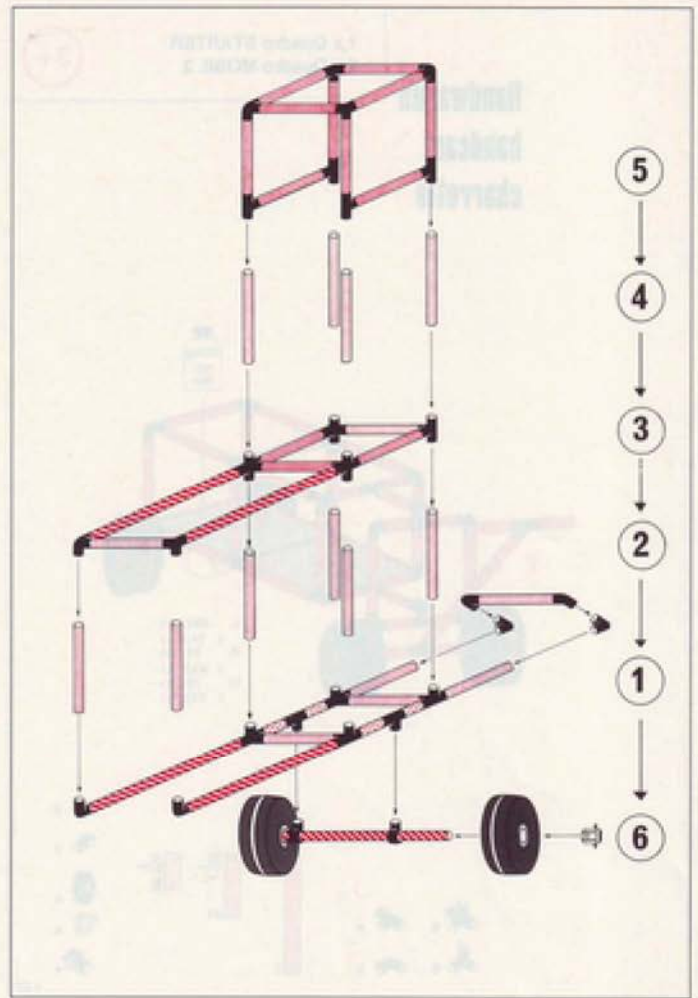

Riksha rickshaw pousse - pousse

1 x Quadro STARTER
+ 1 x Quadro MOBIL 2

6+

50 kg
110 lbs

L 170 cm
(66.9 in.)
B 77 cm
(30.3 in.)
H 150 cm
(59 in.)

4.92

Auto car voiture

1 x Quadro STARTER
+ 2 x Quadro MOBIL 2

3+

25 kg
55 lbs

L 190 cm
(74.8 in.)
B 77 cm
(30.3 in.)
H 70 cm
(27.6 in.)

4.92