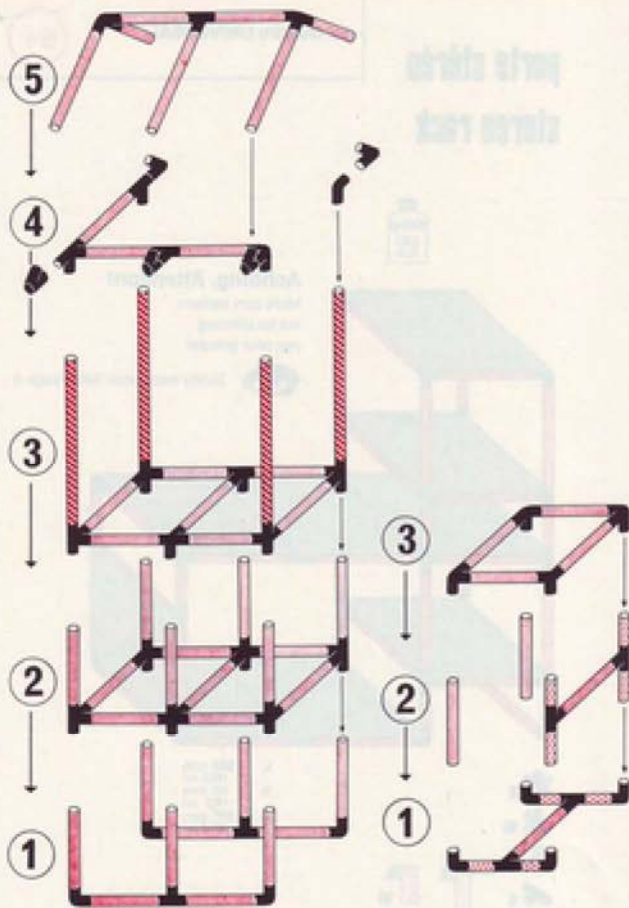

Kaufladen playcounter with bench boutique

1 x Quadro UNIVERSAL

6+

L 85 cm
(33.5 in.)
B 59 cm
(23.2 in.)
H 194 cm
(76.4 in.)

4.92

1 x Quadro UNIVERSAL

10+

Bar