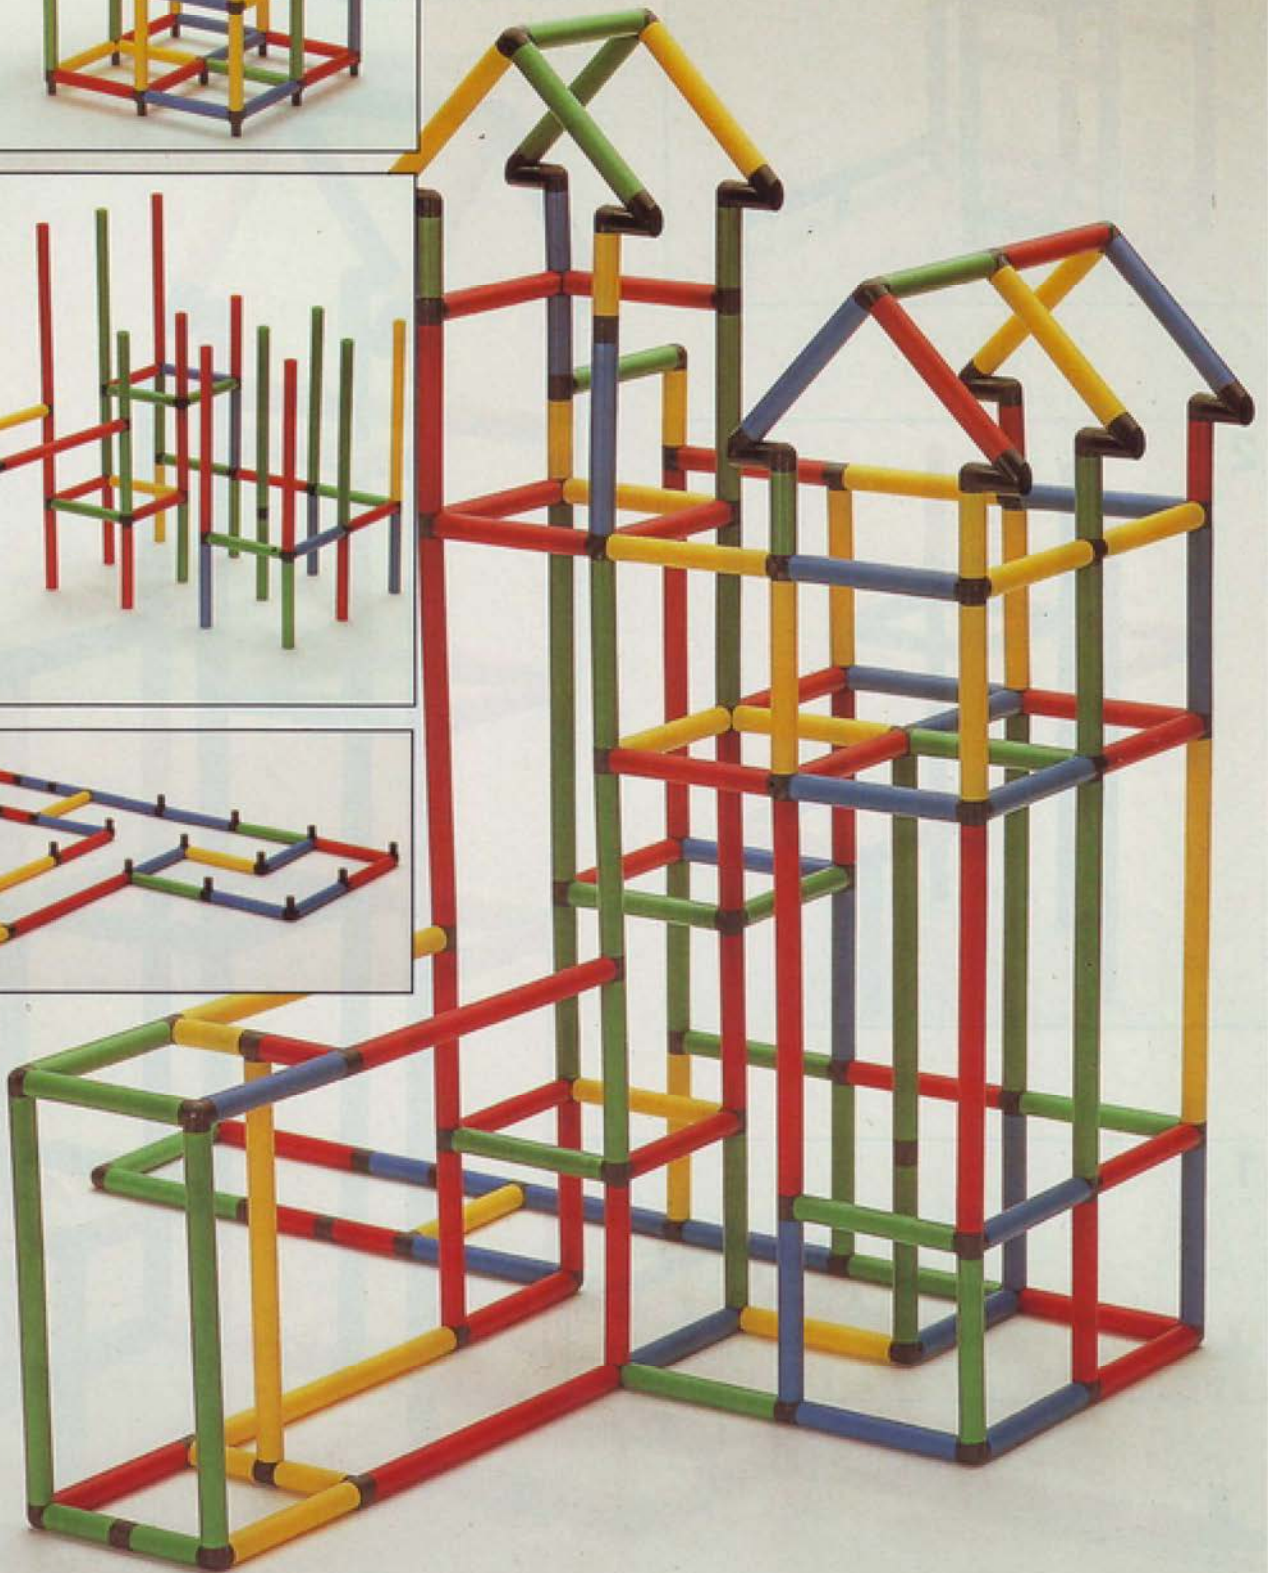

RUTSCHE/ SLIDE
siehe/see separate design

2

1

UNIVERSAL / SLIDE / POOL

3

1 x UNIVERSAL + 1 x RUTSCHE & AUSLAUF+ 1 x POOL GROSS
1 x UNIVERSAL + 1 x SLIDE & RUNOUT+ 1 x POOL LARGE

L 445 cm / 173.5 in.
B / W 165 cm / 64.3 in.
H 225 cm / 89.0 in.