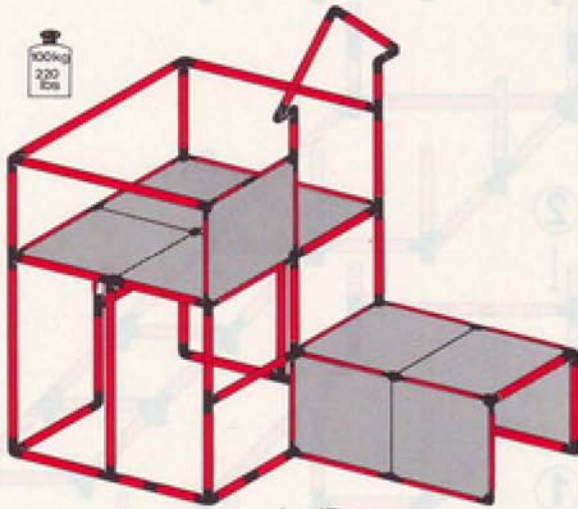

4.92

1 x Quadro UNIVERSAL

1+

Babyhaus toddler house

L 125 cm (49.2 in.)
B 115 cm (45.3 in.)
H 100 cm (40.5 in.)

794

1+

1 x Quadro UNIVERSAL

3
2
1

1 x Quadro UNIVERSAL

1+

Sitzgruppe playdesk

L 165 cm (64.9 in.)
B 125 cm (49.2 in.)
H 65 cm (25.5 in.)

794

1+

1 x Quadro UNIVERSAL

3
2
1

Kinderbühne Universal loft galerie

1 x Quadro UNIVERSAL

3+

100kg
220
125

L 165 cm
(65 in.)
B 85 cm
(33,4 in.)
H 174 cm
(68,5 in.)

4.92

Rutsche slide toboggan