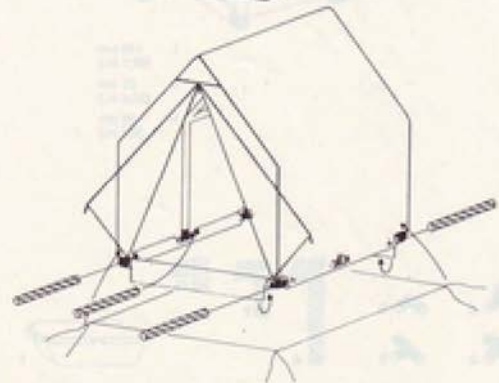

1 x Quadro POOL GROSS

3+

Pool groß
pool large

L 245 cm
(96,4 in.)
B 125 cm
(49,2 in.)
H 45 cm
(17,7 in.)

6/95

Achtung – Änderung / Attention – Change

Nur 1 x Alu-Profil 75 cm
pro Seite mittig in
T-Kupplung

Only 1 x Al-Profile 75 cm
each side in center of
T-connector

2

1

1/97

1 x Quadro ZELT / LODGE

1+

Zelt
lodge

L 165 cm
(64,9 in.)
B 125 cm
(49,2 in.)
H 158 cm
(62,2 in.)

7/94

1

2