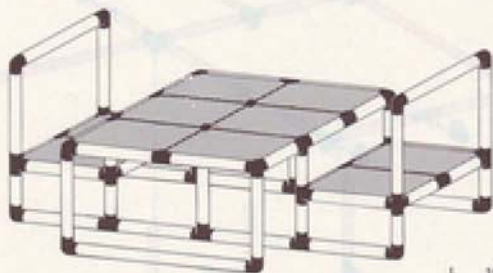

4.92

1 x Quadro UNIVERSAL

1+

Babyhaus toddler house

L 125 cm (49.2 in.)
B 115 cm (45.3 in.)
H 100 cm (40.5 in.)

794

1+

1 x Quadro UNIVERSAL

3
2
1

1 x Quadro UNIVERSAL

1+

Sitzgruppe playdesk

L 165 cm (64.9 in.)
B 125 cm (49.2 in.)
H 65 cm (25.5 in.)

794

1+

1 x Quadro UNIVERSAL