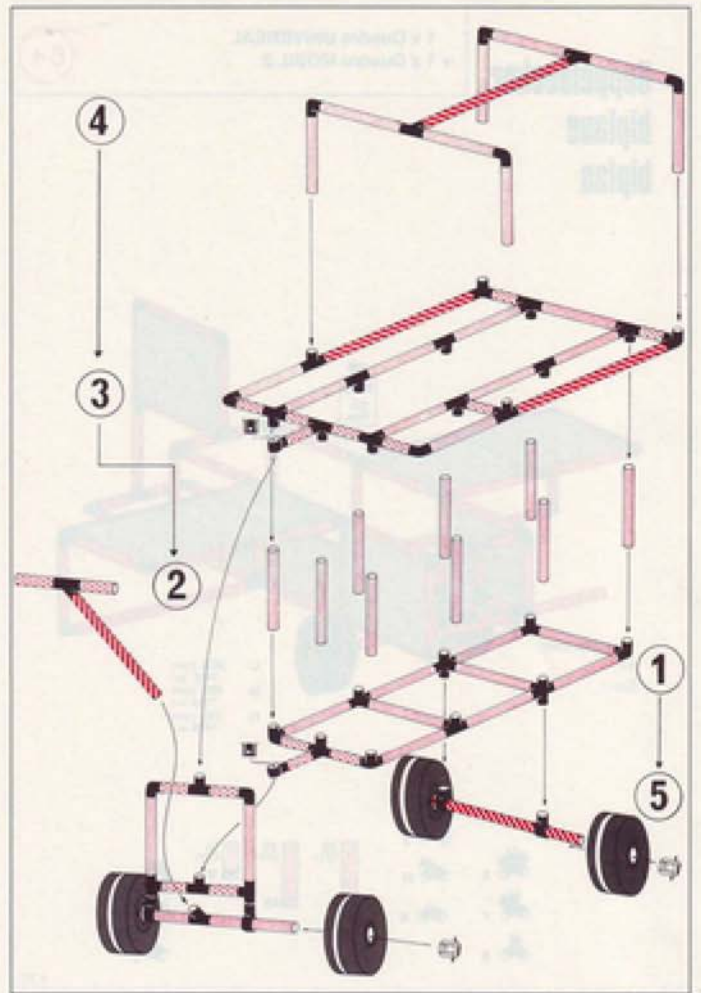

1 x Quadro UNIVERSAL
 + 2 x Quadro MOBIL 2

6+

L 160 cm
 (63 in)
 B 77 cm
 (30.3 in)
 H 110 cm
 (43.3 in)

4.92

Schaukel
climber with swing
bascule

2 x Quadro UNIVERSAL
 + 1 x Quadro MOBIL 2

6+

Achtung, Attention!
 Platten verschrauben
 lock the panels
 fixer les panneaux