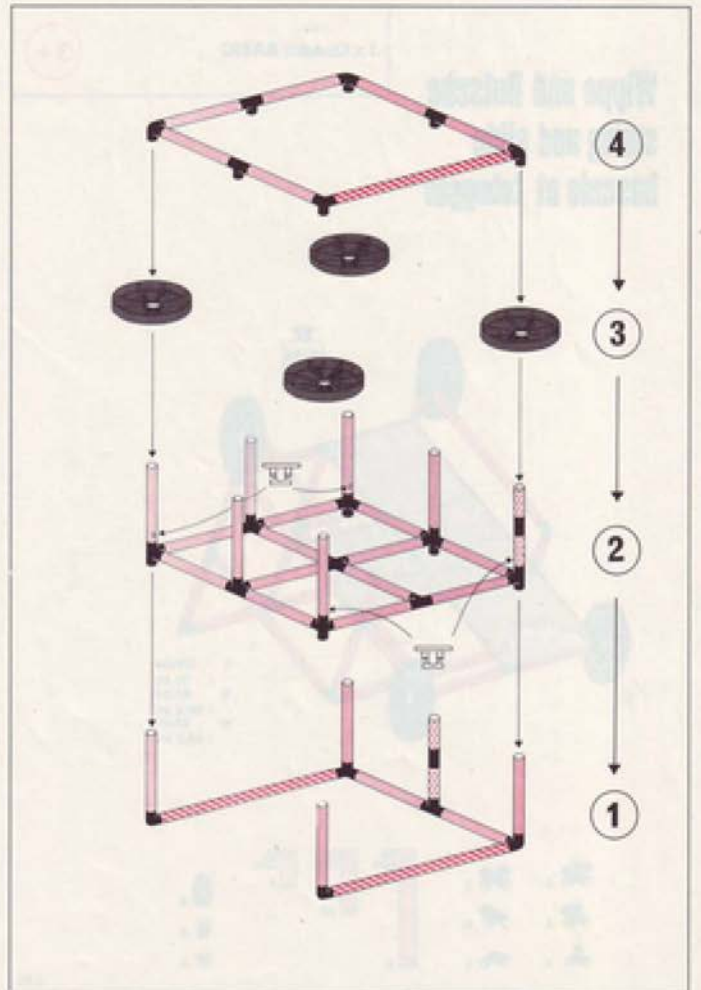

4.92

Basic Spielhaus
Basic play house
Basic maison

1 x Quadro BASIC

3+

L 125 cm
 (49.2 in.)
 B 95 cm
 (37.4 in.)
 H 118 cm
 (46.6 in.)

4.92

3
 ↓
 2
 ↓
 1

Kletterturm
basic loft
galerie

1 x Quadro BASIC

1+

Achtung / Attention!
 General Instruction

L 110 cm
 (43.3 in.)
 B 110 cm
 (43.3 in.)
 H 85 cm
 (33.4 in.)

4.92

4
 ↓
 3
 ↓
 2
 ↓
 1

**Spielcenter
play-center
coin de jeu**

1 x Quadro BASIC

1+

Achtung / Attention!

General Instruction

L 138 cm
(54.3 in)
B 150 cm
(43.3 in)
H 85 cm
(33.4 in)

4

**Wippe und Rutsche
swing and slide
bascule et toboggan**

1 x Quadro BASIC

3+