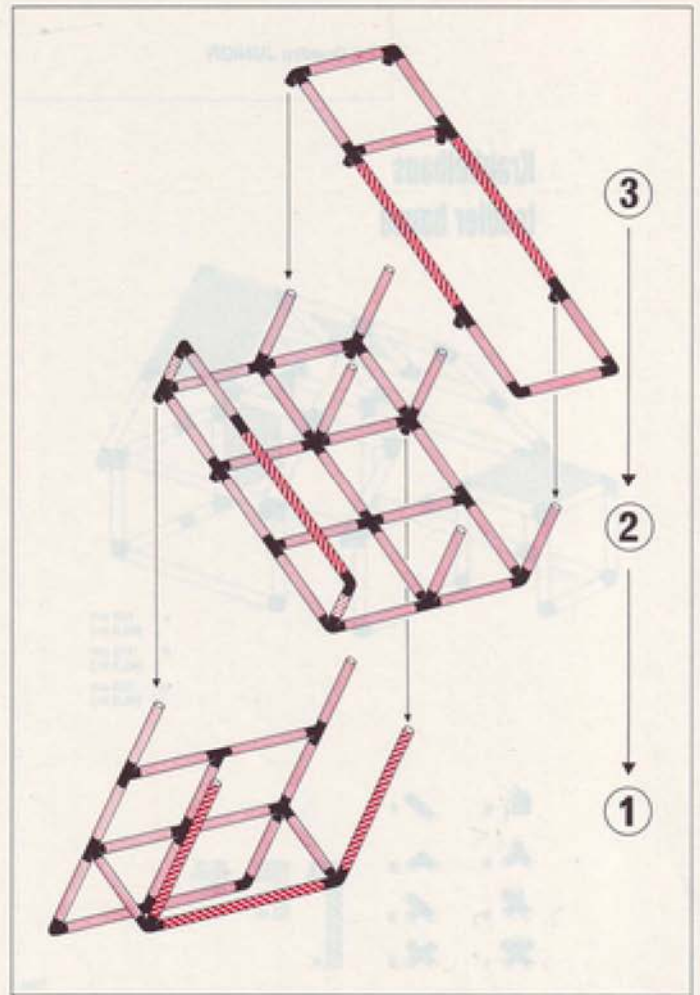

Kletterberg
climbing hill
colline de grimper

1 x Quadro JUNIOR

6+

L 235 cm
(92,5 in.)
B 85 cm
(33,4 in.)
H 130 cm
(51,2 in.)

4.92

Rutsche
slide
toboggan

1 x Quadro JUNIOR

3+

L 185 cm
(73,8 in.)
B 85 cm
(33,4 in.)
H 115 cm
(45,7 in.)

4.92