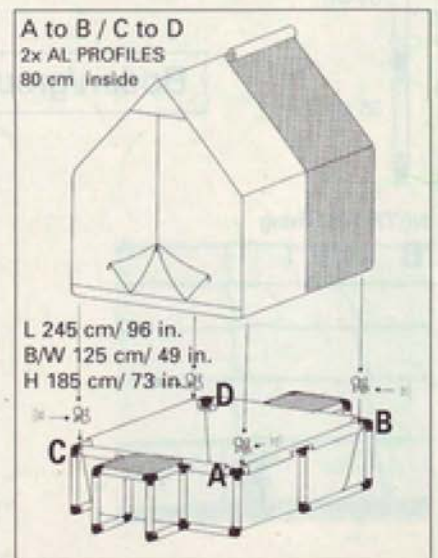

A to B / C to D
2x AL PROFILES
80 cm inside