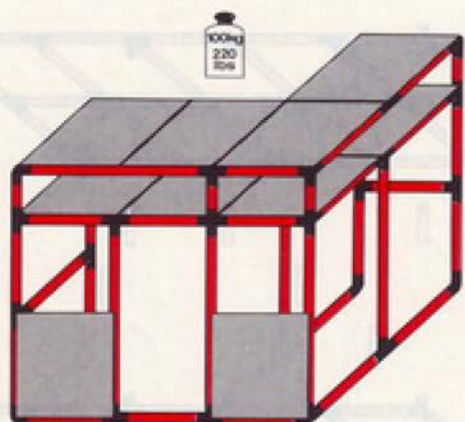

Bar

Achtung, Attention!

Nicht zum Klettern
not for climbing
pas pour grimper

Safety Instruction Seite/page 8

L 105 cm
(41.3 in.)
B 65 cm
(25.6 in.)
H 105 cm
(41.3 in.)

4.92