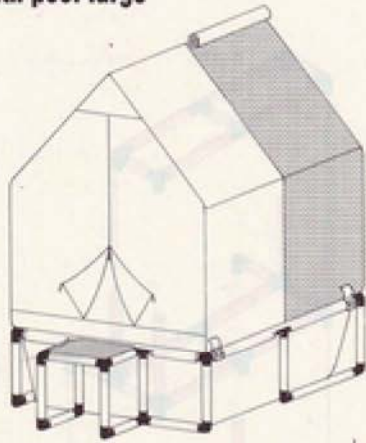

2

1

1/97

1 x Quadro ZELT / LODGE

1+

Zelt
lodge

L 165 cm
(64,9 in.)
B 125 cm
(49,2 in.)
H 158 cm
(62,2 in.)

7/94

1

2

Zelt mit Pool groß Lodge with pool large

1 x Quadro ZELT / LODGE
+ 1 x Quadro POOL GROSS

3+

L 245 cm
(96,4 in.)
B 125 cm
(49,2 in.)
H 213 cm
(83,9 in.)

7794

Tunnel