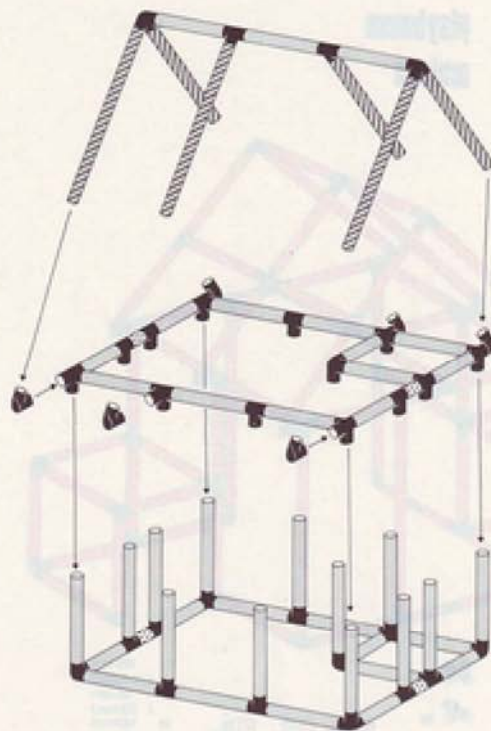

4.92

1 x Quadro UNIVERSAL

1+

Babyhaus toddler house

L 125 cm (49.2 in.)
B 115 cm (45.3 in.)
H 100 cm (40.5 in.)

794

1+

1 x Quadro UNIVERSAL

3
2
1

1 x Quadro UNIVERSAL

1+

Sitzgruppe playdesk

L 165 cm (64.9 in.)
B 125 cm (49.2 in.)
H 65 cm (25.5 in.)

794

1+

1 x Quadro UNIVERSAL