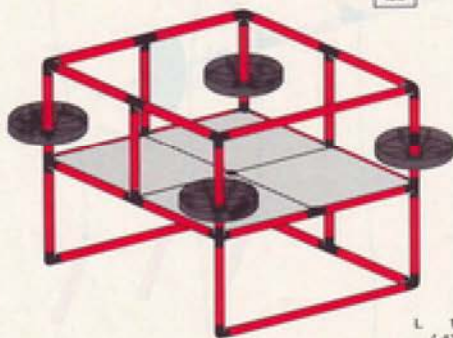

4.92

Basic Spielhaus
Basic play house
Basic maison

1 x Quadro BASIC

3+

L 125 cm
 (49.2 in.)
 B 95 cm
 (37.4 in.)
 H 118 cm
 (46.6 in.)

4.92

3
 ↓
 2
 ↓
 1

Kletterturm
basic loft
galerie

1 x Quadro BASIC

1+

Achtung / Attention!
 General Instruction

L 110 cm
 (43.3 in.)
 B 110 cm
 (43.3 in.)
 H 85 cm
 (33.4 in.)

4.92

4
 ↓
 3
 ↓
 2
 ↓
 1

**Spielcenter
play-center
coin de jeu**

1 x Quadro BASIC