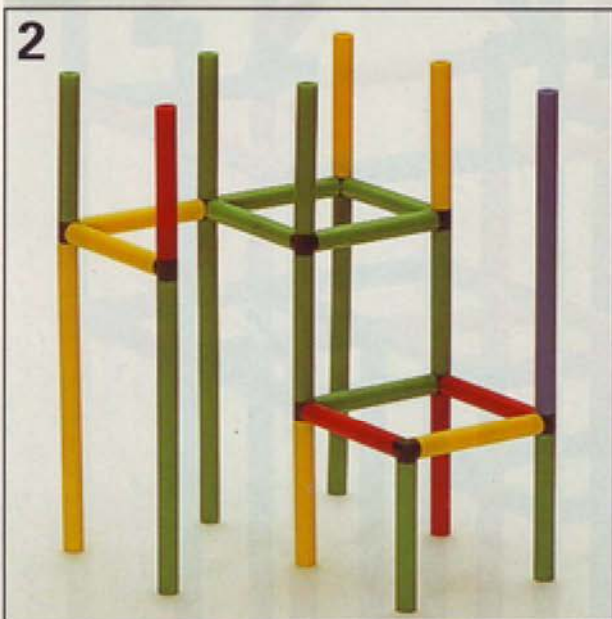

1 x UNIVERSAL + 1 x RUTSCHE & AUSLAUF+ 1 x POOL GROSS
1 x UNIVERSAL + 1 x SLIDE & RUNOUT+ 1 x POOL LARGE

L 445 cm / 173.5 in.
B / W 165 cm / 64.3 in.
H 225 cm / 89.0 in.

RUTSCHE/ SLIDE/ POOL
siehe/see separate design

2