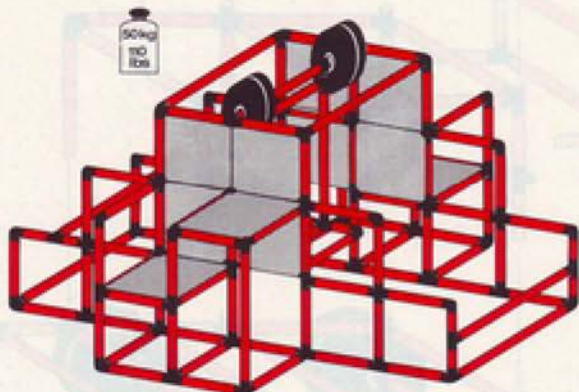

L 205 cm
182 m³
B 185 cm
138 m³
H 110 cm
143 m³

4.92

Lok locomotive engine

1 x Quadro UNIVERSAL
+ 2 x Quadro MOBIL 2

3+

L 125 cm
142 m³
B 77 cm
133 m³
H 110 cm
143 m³

4.92

Strandwagen
beach-cart
charrette de plage

1 x Quadro UNIVERSAL
 + 2 x Quadro MOBIL 2

6+

L 160 cm
 (63 in)
 B 77 cm
 (30.3 in)
 H 110 cm
 (43.3 in)

4.92

Schaukel
climber with swing
bascule

2 x Quadro UNIVERSAL
 + 1 x Quadro MOBIL 2

6+

Achtung, Attention!
 Platten verschrauben
 lock the panels
 fixer les panneaux

L 245 cm
 (96.4 in)
 B 165 cm
 (64.9 in)
 H 137 cm
 (53.9 in)

4.92

**"Union Pacific"
Lok**

1 x Quadro STARTER
+ 2 x ROLLER

Achtung / Attention!
General Instruction

L 105cm
(41.3in.)
B 55cm
(21.6in.)
H 96cm
(37.8in.)