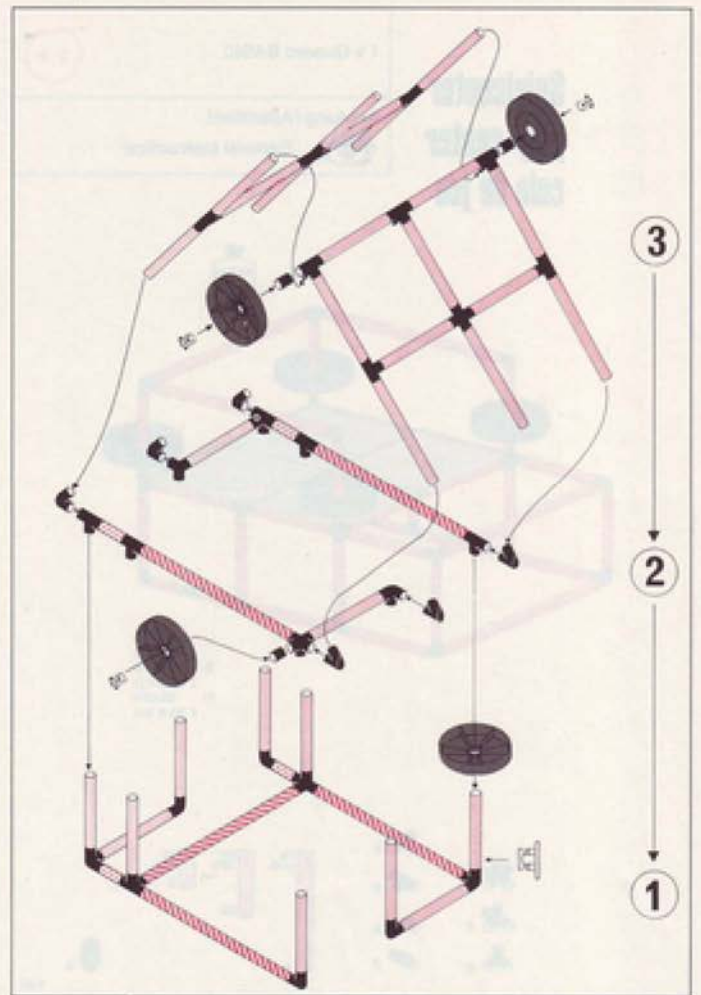

**Doppelrutsche
double slide
double toboggan**

2 x Quadro STARTER
oder / or 2 x Quadro BASIC

3+

Achtung, Attention!

Platten verschrauben
lock the panels
fixer les panneaux

L 225cm
(88.6in.)
B 89cm
(35.4in.)
H 124cm
(48.8in.)

4.92

Basic Spielhaus
Basic play house
Basic maison

1 x Quadro BASIC

3+

L 125 cm
 (49.2 in.)
 B 95 cm
 (37.4 in.)
 H 118 cm
 (46.6 in.)

4.92

3
 ↓
 2
 ↓
 1

Kletterturm
basic loft
galerie

1 x Quadro BASIC

1+

Achtung / Attention!
 General Instruction

L 110 cm
 (43.3 in.)
 B 110 cm
 (43.3 in.)
 H 85 cm
 (33.4 in.)

4.92

4
 ↓
 3
 ↓
 2
 ↓
 1

**Spielcenter
play-center
coin de jeu**

1 x Quadro BASIC