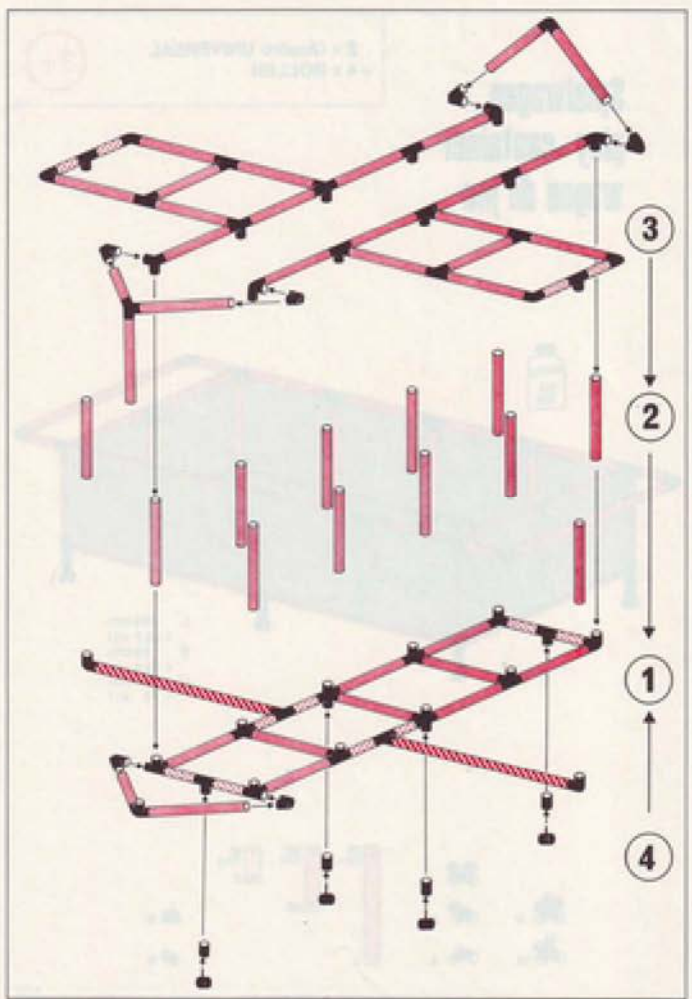

L 105 cm
(41.3 in.)
B 85 cm
(33.4 in.)
H 56 cm
(22 in.)

4.92

"Skyhawk"
Flugzeug
aeroplane
avion

1 x Quadro UNIVERSAL
+ 2 x ROLLER

6+

L 194 cm
(76.4 in.)
B 205 cm
(80.7 in.)
H 87 cm
(34.3 in.)

4.92

1 x Quadro UNIVERSAL
+ 2 x ROLLER