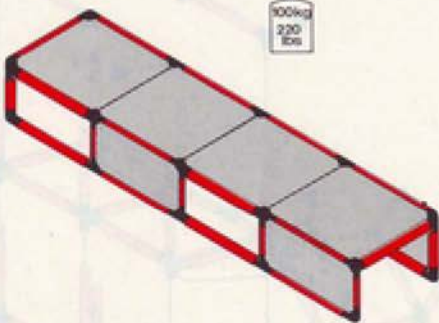

Tunnel

1 x Quadro COMP.-RUTSCHE/SLIDE

3+

L 165 cm
(64,9 in.)
B 45 cm
(17,7 in.)
H 25 cm
(9,8 in.)

4.92