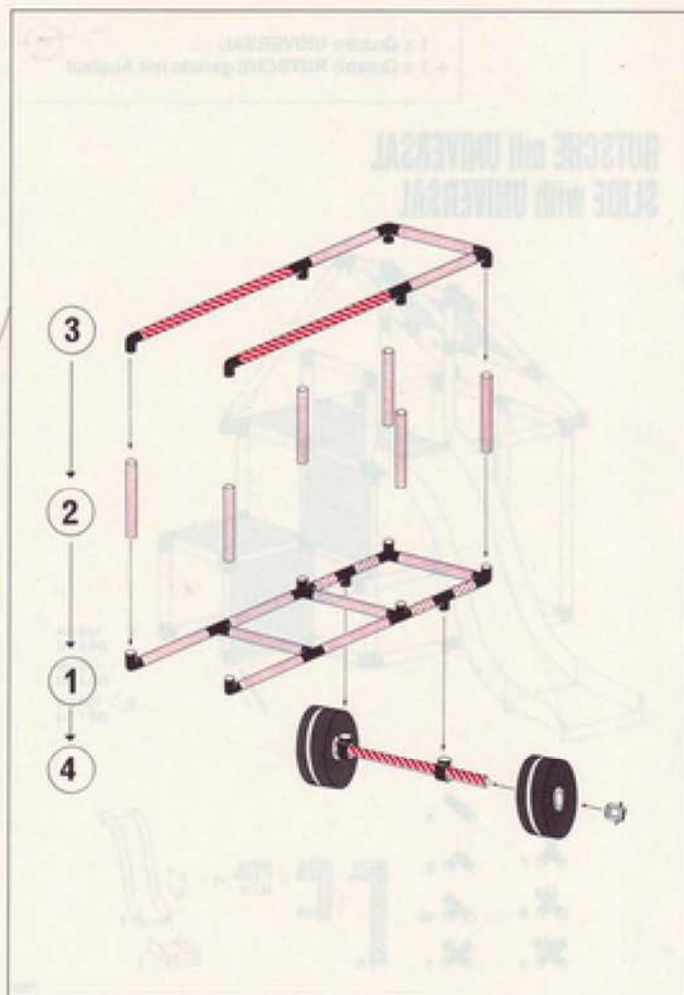

794

Schubkarre wagon brouette

1 x Quadro STARTER
+ 1 x Quadro MOBIL 2

3+

L 125 cm
(49.2 in)
B 77 cm
(30.3 in)
H 30 cm
(11.8 in)

4.92

Wippe swing bascule

1 x Quadro STARTER
+ 1 x Quadro MOBIL 2