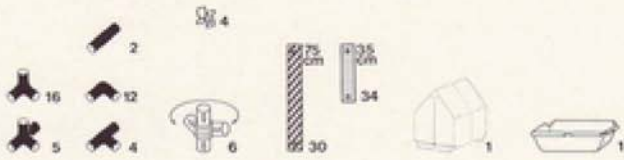

1

2

Zelt mit Pool groß Lodge with pool large

1 x Quadro ZELT / LODGE
+ 1 x Quadro POOL GROSS

3+

L 245 cm
(96,4 in.)
B 125 cm
(49,2 in.)
H 213 cm
(83,9 in.)

7794

Tunnel