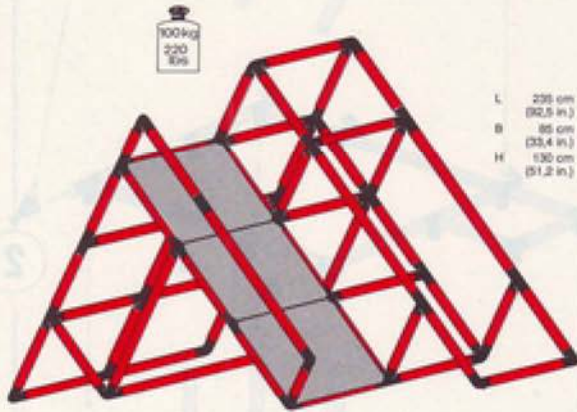

1 x Quadro JUNIOR

3+

Haus playhouse maison

L 150 cm
(59 in.)
B 85 cm
(33.4 in.)
H 93 cm
(36.7 in.)

4/92

Kletterberg
climbing hill
colline de grimper

1 x Quadro JUNIOR

6+