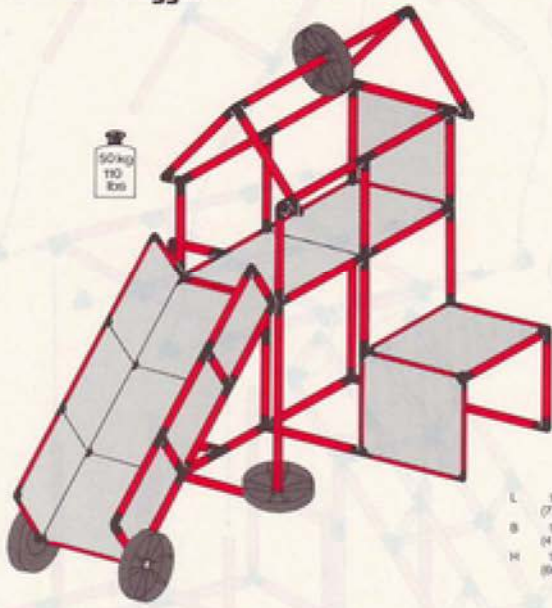

L 85 cm
(33,4 in.)
B 45 cm
(17,7 in.)
H 85 cm
(33,4 in.)

4.92

Turm & Rutsche tower & slide tour & toboggan

1 x Quadro STARTER
+ 1 x Quadro COMP-RUTSCHE/SLIDE

3+

50kg
110
lbs

L 181 cm
(71,3 in.)
B 125 cm
(49,2 in.)
H 154 cm
(60,6 in.)

4.92

Turn & Rutsche tower & slide tour & toboggan

1 x Quadro BASIC
+ 1 x Quadro COMP.-RUTSCHE/SLIDE

3+

50 kg
110 lbs

L 196 cm
(77.2 in.)
B 105 cm
(41.3 in.)
H 169 cm
(66.5 in.)

4.92

Turn & Rutsche tower & slide tour & toboggan