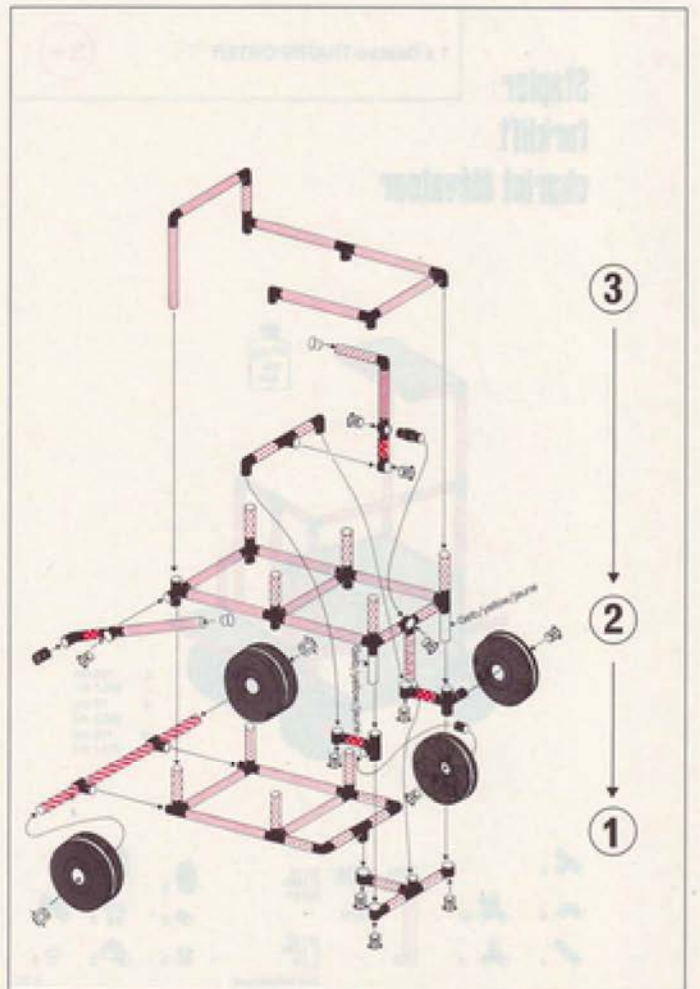

L 117 cm
(46 in.)
B 77 cm
(30.3 in.)
H 75 cm
(29.5 in.)