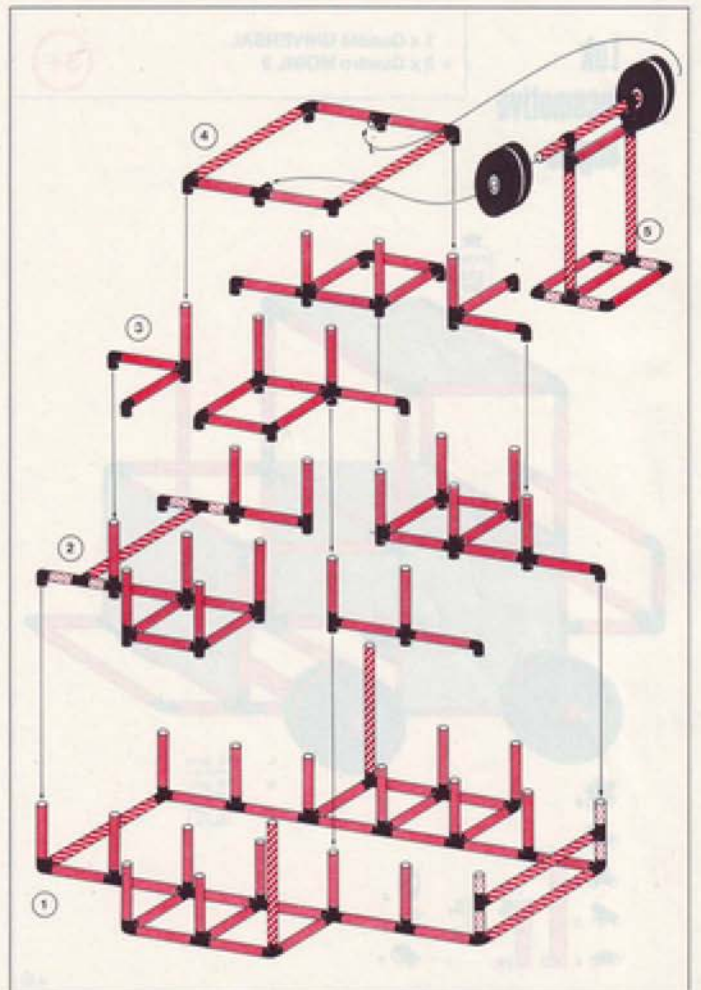

Strandwagen
beach-cart
charrette de plage

1 x Quadro UNIVERSAL
+ 2 x Quadro MOBIL 2

6+

L 160 cm
(63 in)
B 77 cm
(30.3 in)
H 110 cm
(43.3 in)

4.92

Schaukel
climber with swing
bascule

2 x Quadro UNIVERSAL
+ 1 x Quadro MOBIL 2

6+

Achtung, Attention!
Platten verschrauben
lock the panels
fixer les panneaux

L 245 cm
(96.4 in)
B 165 cm
(64.9 in)
H 137 cm
(53.9 in)

4.92