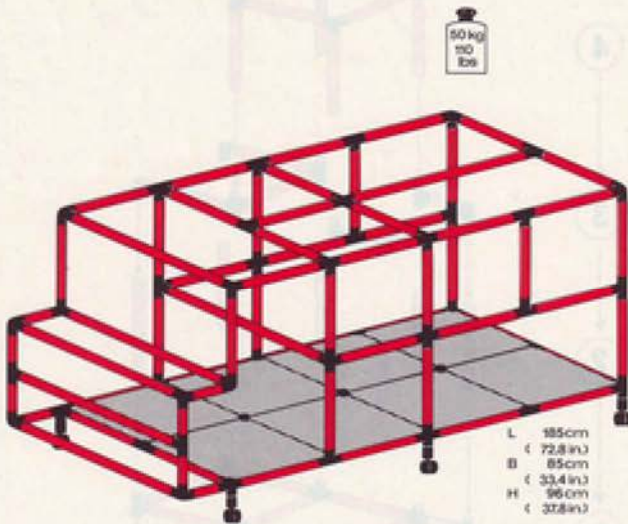

"Greyhound" Bus

L 185cm
(72.8in)
B 85cm
(33.4in)
H 96cm
(37.8in)