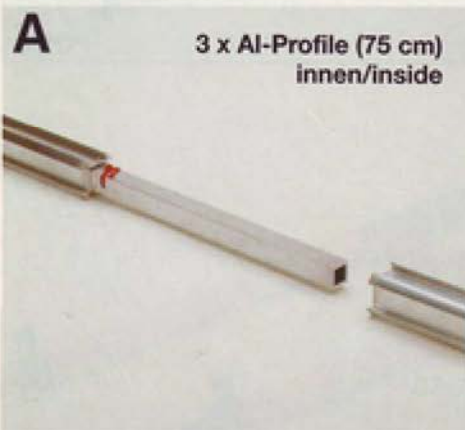

H 205 cm/ 80.0 in

RUTSCHE/ SLIDE/ POOL

siehe/ see separate design

1 x UNIVERSAL + 1 x STARTER + 1 x RUTSCHE & AUSLAUF + 1 x POOL GROSS

1 x UNIVERSAL + 1 x STARTER + 1 x SLIDE & RUNOUT + 1 x POOL LARGE

Al-Profile extension