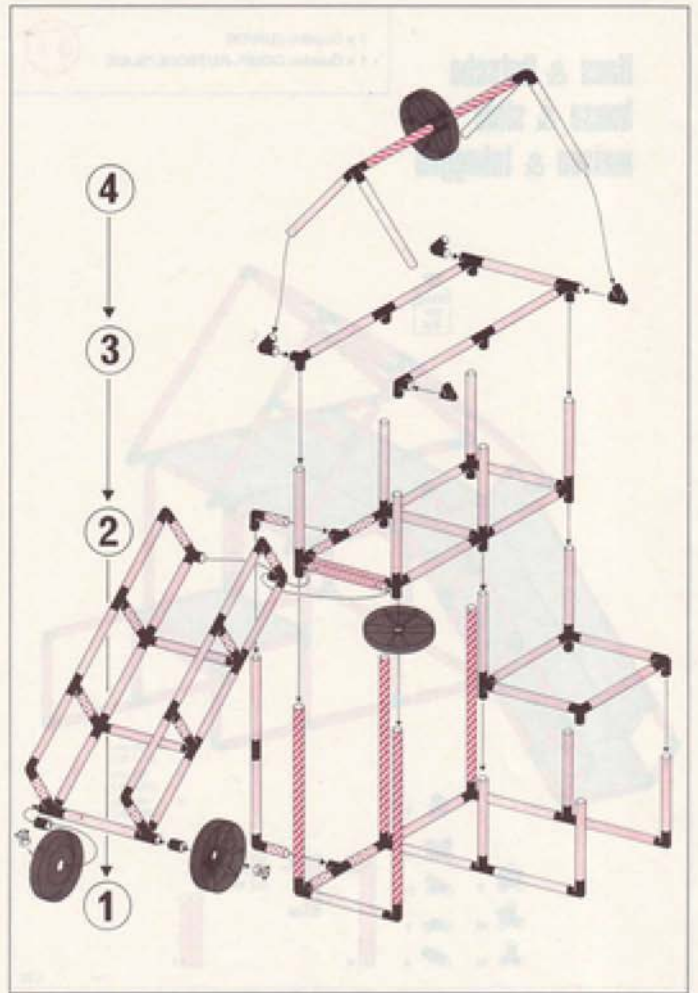

4.92

Turn & Rutsche tower & slide tour & toboggan

1 x Quadro BASIC
+ 1 x Quadro COMP.-RUTSCHE/SLIDE

3+

50 kg
110 lbs

L 196 cm
(77.2 in.)
B 105 cm
(41.3 in.)
H 169 cm
(66.5 in.)

4.92

Turn & Rutsche tower & slide tour & toboggan