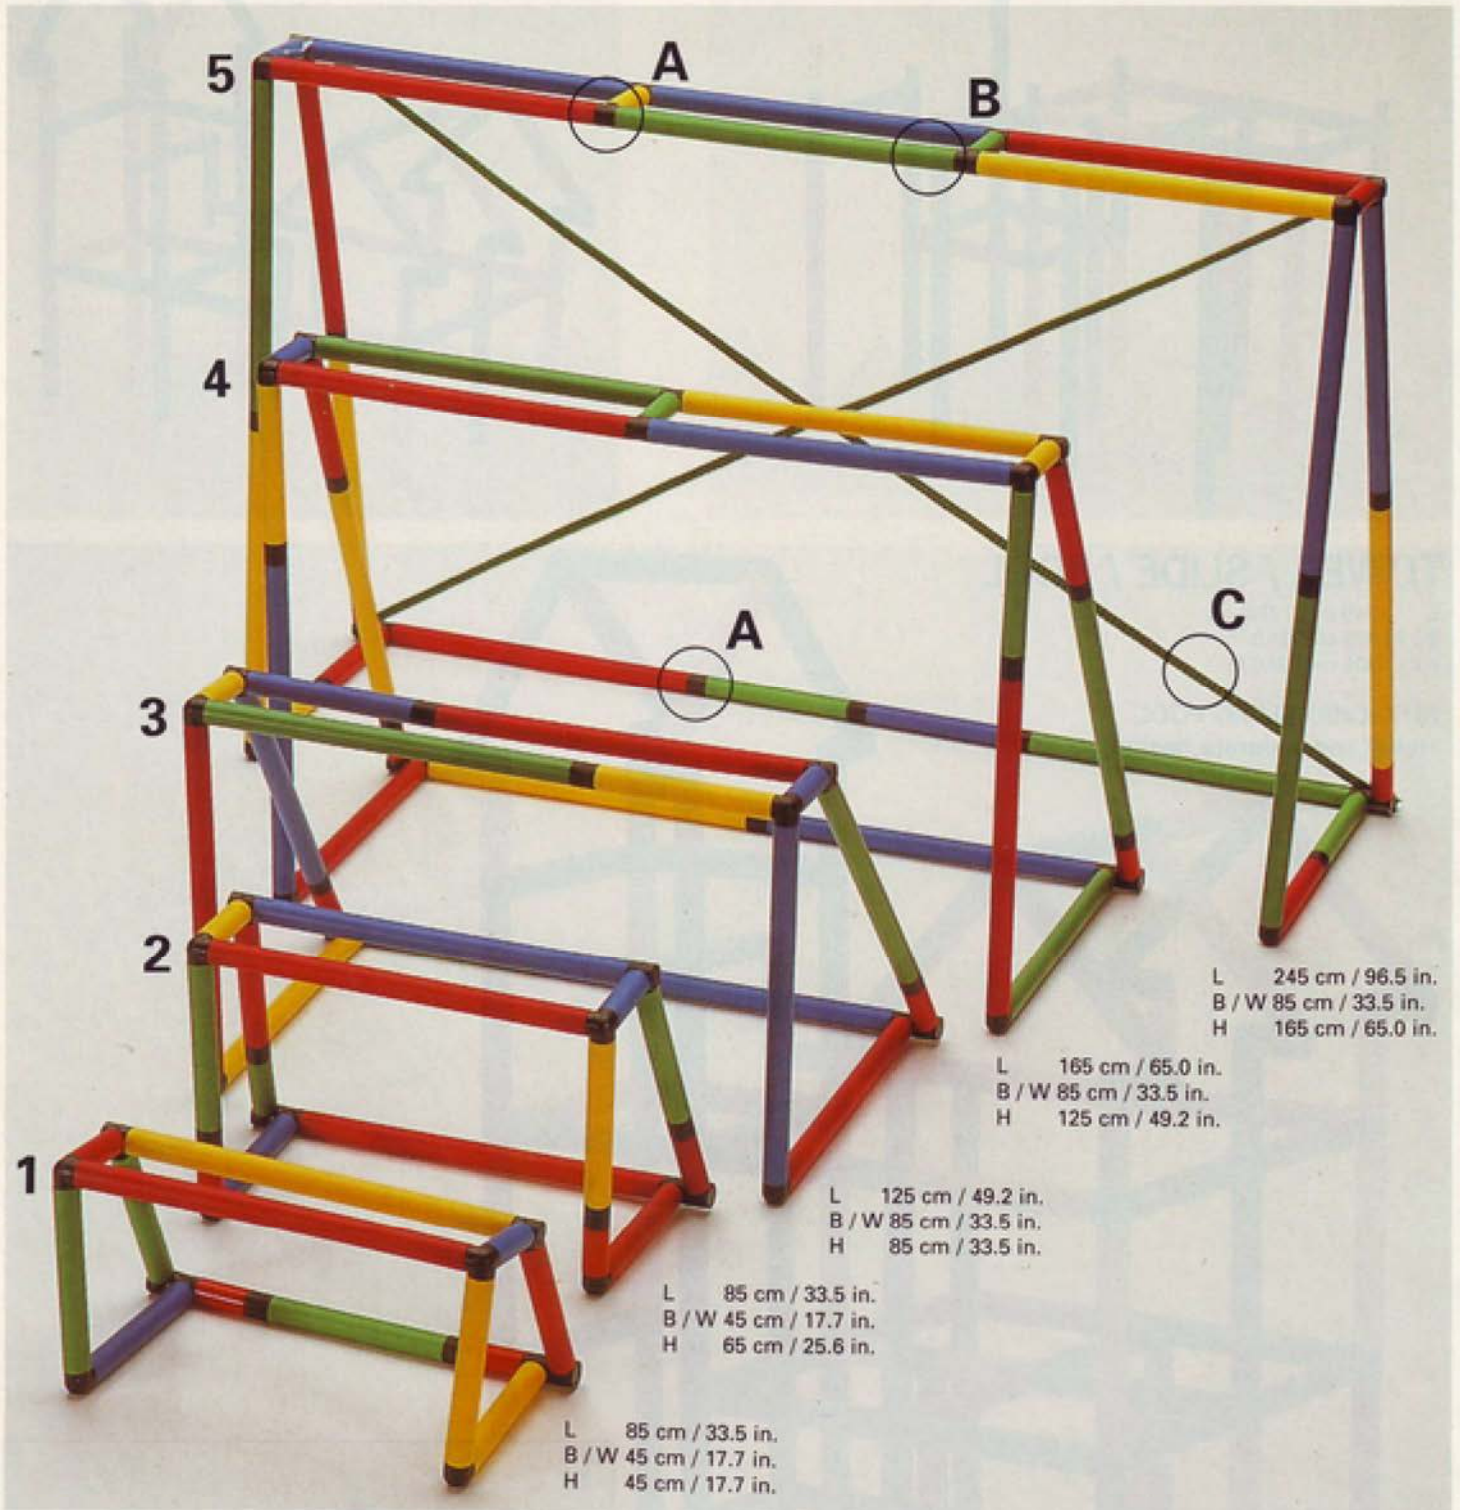

H 205 cm/ 80.0 in

RUTSCHE/ SLIDE/ POOL

siehe/ see separate design

1 x UNIVERSAL + 1 x STARTER + 1 x RUTSCHE & AUSLAUF + 1 x POOL GROSS

1 x UNIVERSAL + 1 x STARTER + 1 x SLIDE & RUNOUT + 1 x POOL LARGE

Al-Profile extension