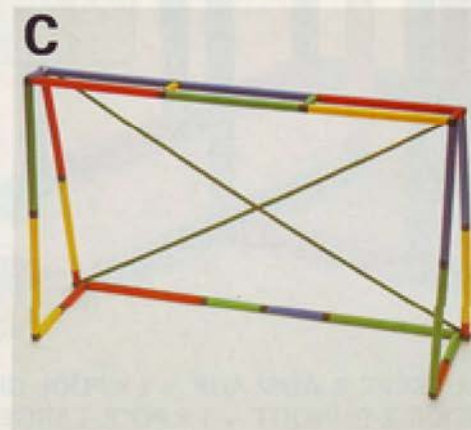

TOR/ GOAL stabilizing