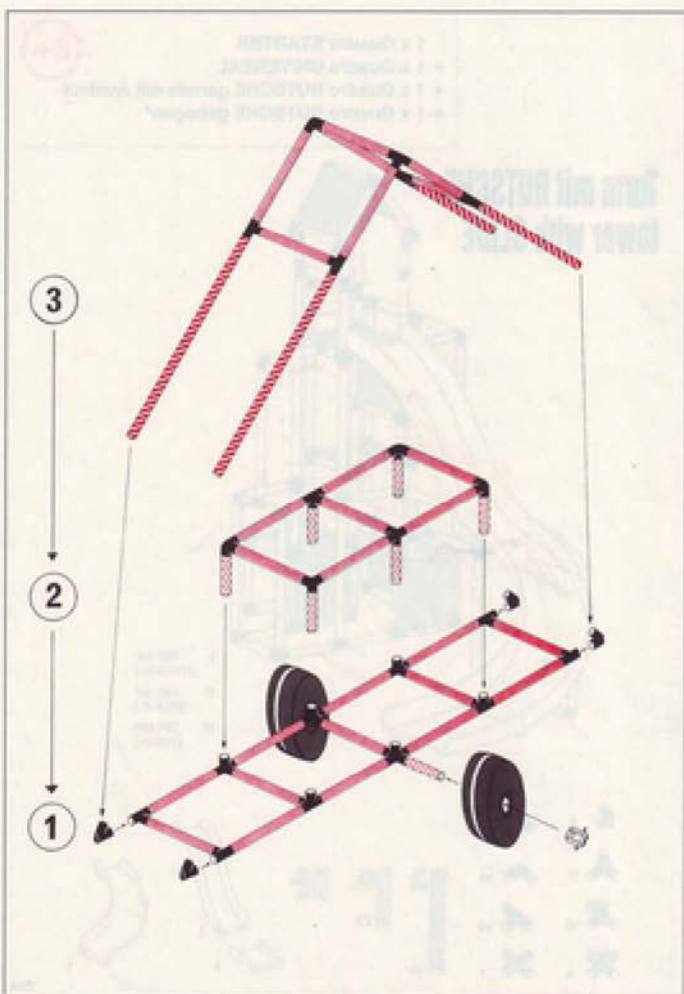

Schubkarre wagon brouette

1 x Quadro STARTER
+ 1 x Quadro MOBIL 2

3+

L 125 cm
(49.2 in)
B 77 cm
(30.3 in)
H 30 cm
(11.8 in)

4.92

Wippe swing bascule

1 x Quadro STARTER
+ 1 x Quadro MOBIL 2

3+

L 175 cm
(68.9 in)
B 77 cm
(30.3 in)
H 97 cm
(38.2 in)

4.92