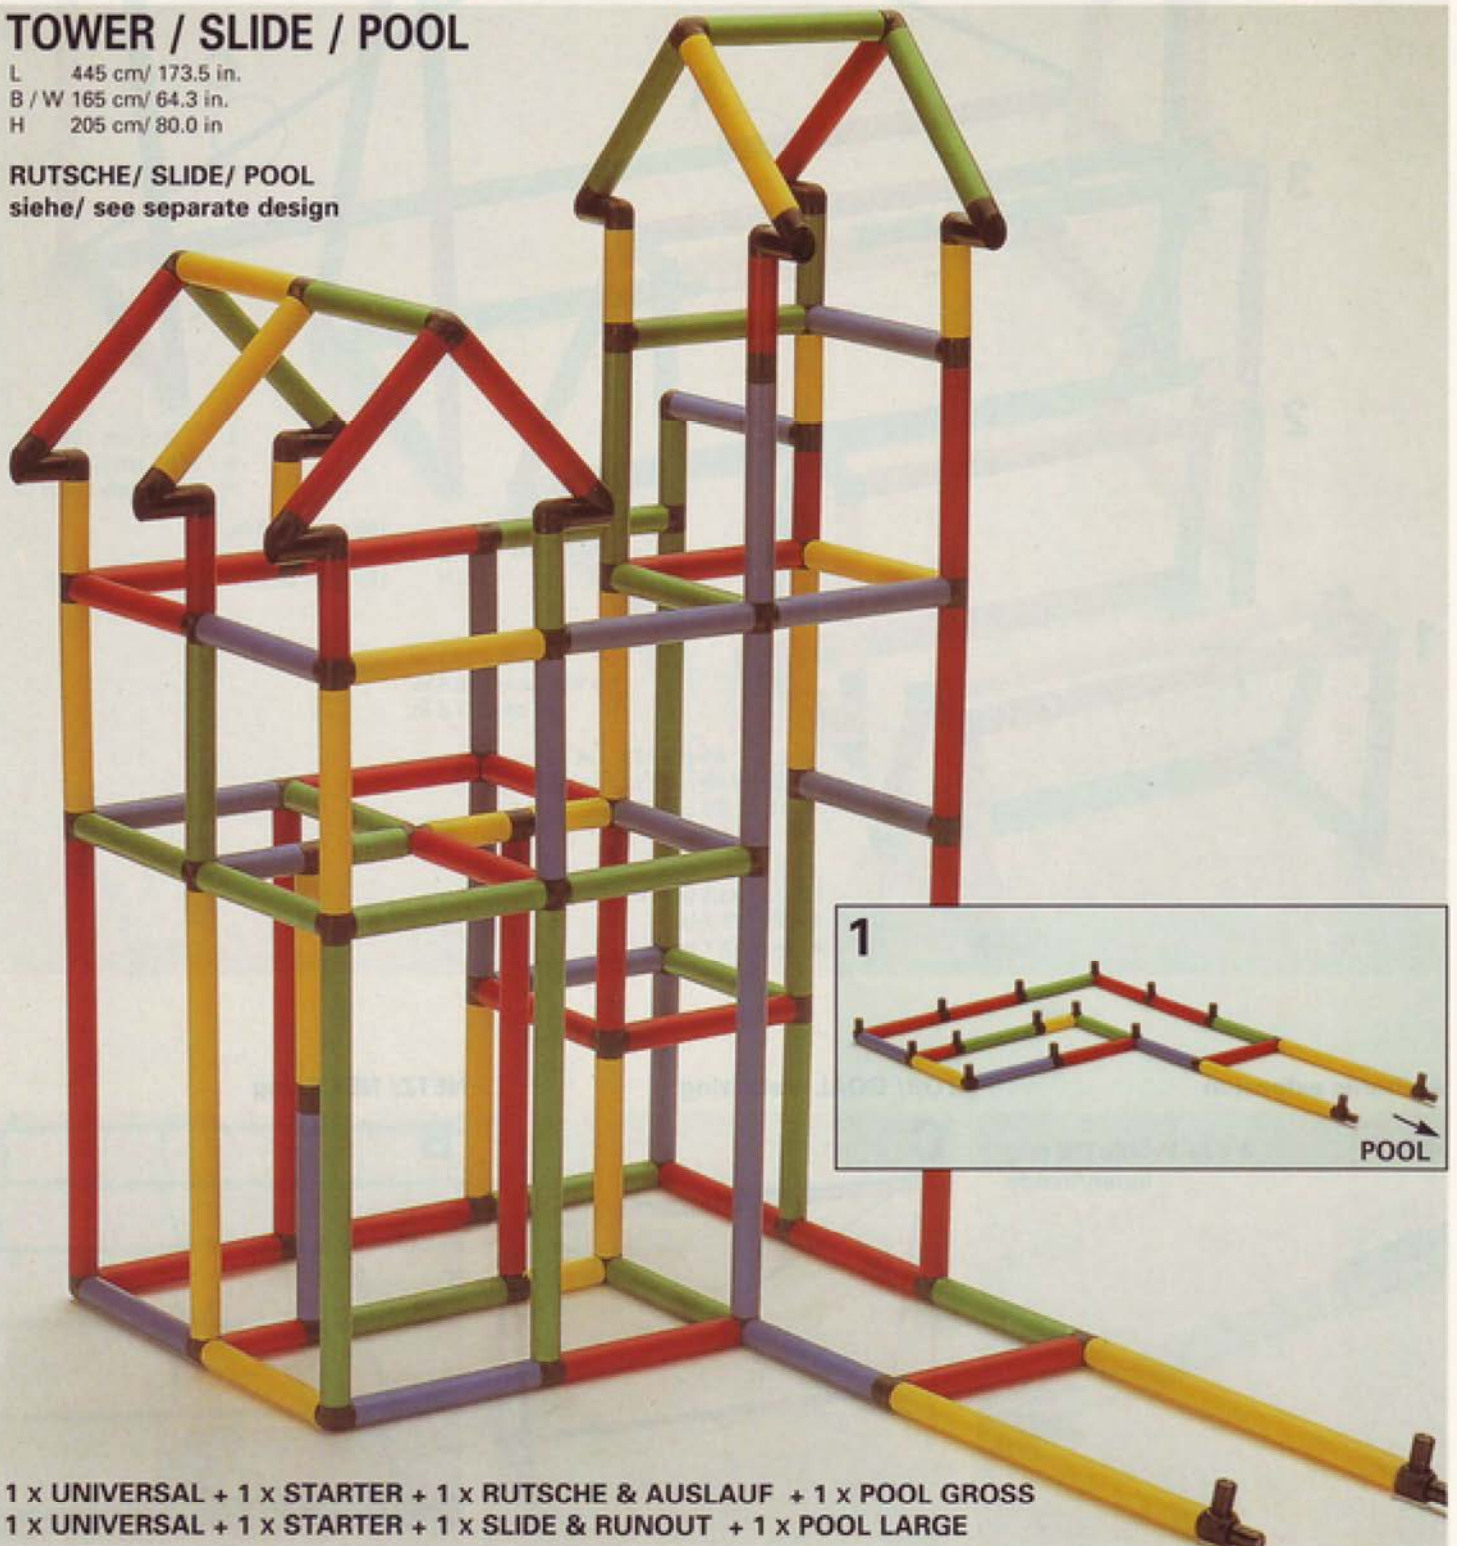

TOWER / SLIDE / POOL

L 445 cm/ 173.5 in.

B / W 165 cm/ 64.3 in.

H 205 cm/ 80.0 in

RUTSCHE/ SLIDE/ POOL

siehe/ see separate design