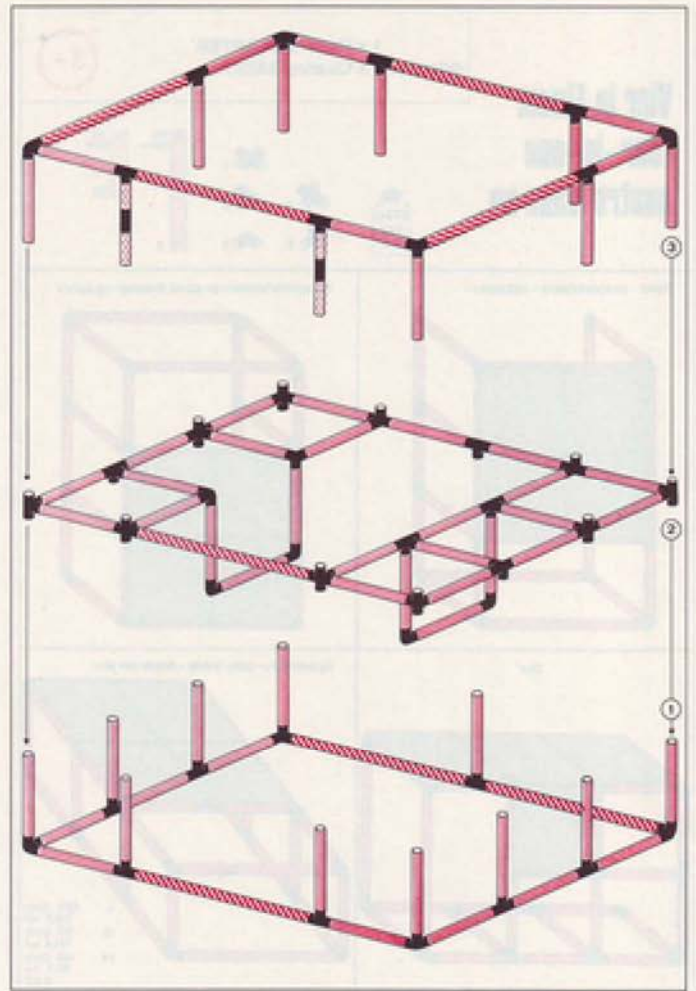

2

1

**Spielecke
playpen
coin de jeu**

2 x Quadro STARTER
oder / or 2 x Quadro BASIC

1+

Achtung / Attention!
General Instruction

L 165cm
(64.9in.)
B 125cm
(49.2in.)
H 83cm
(33.4in.)

4.92