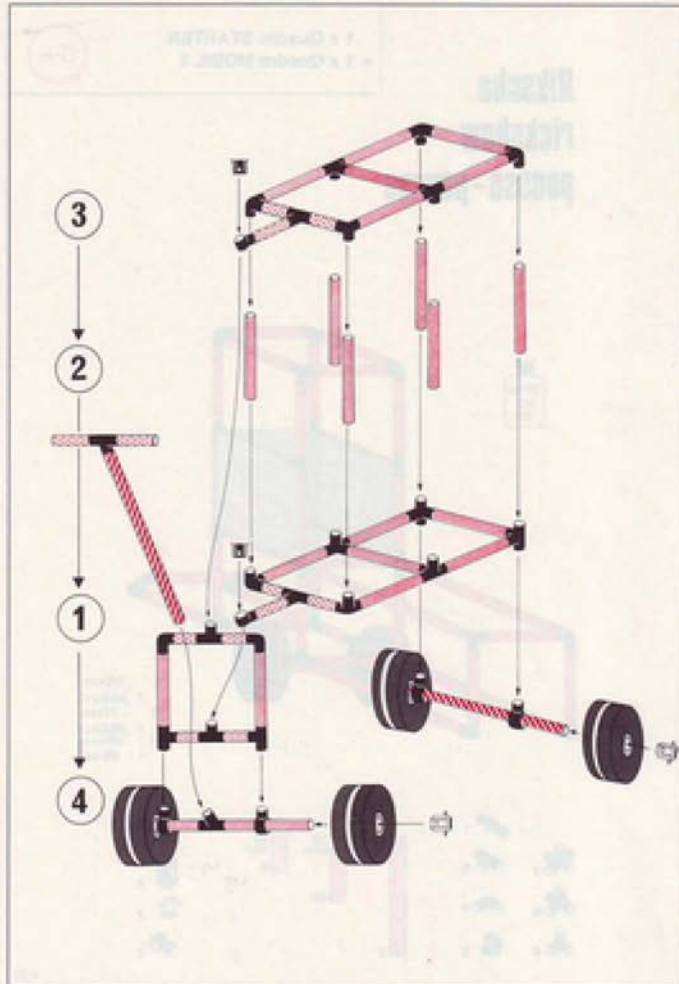

1 x Quadro STARTER
+ 2 x Quadro MOBIL 2

3+

L 130 cm
(51.2in.)
B 77 cm
(30.3in.)
H 70 cm
(27.5in.)

4.92

"Amphicar" I

1 x Quadro STARTER
+ 2 x Quadro MOBIL 2

3+

Achtung/Attention!