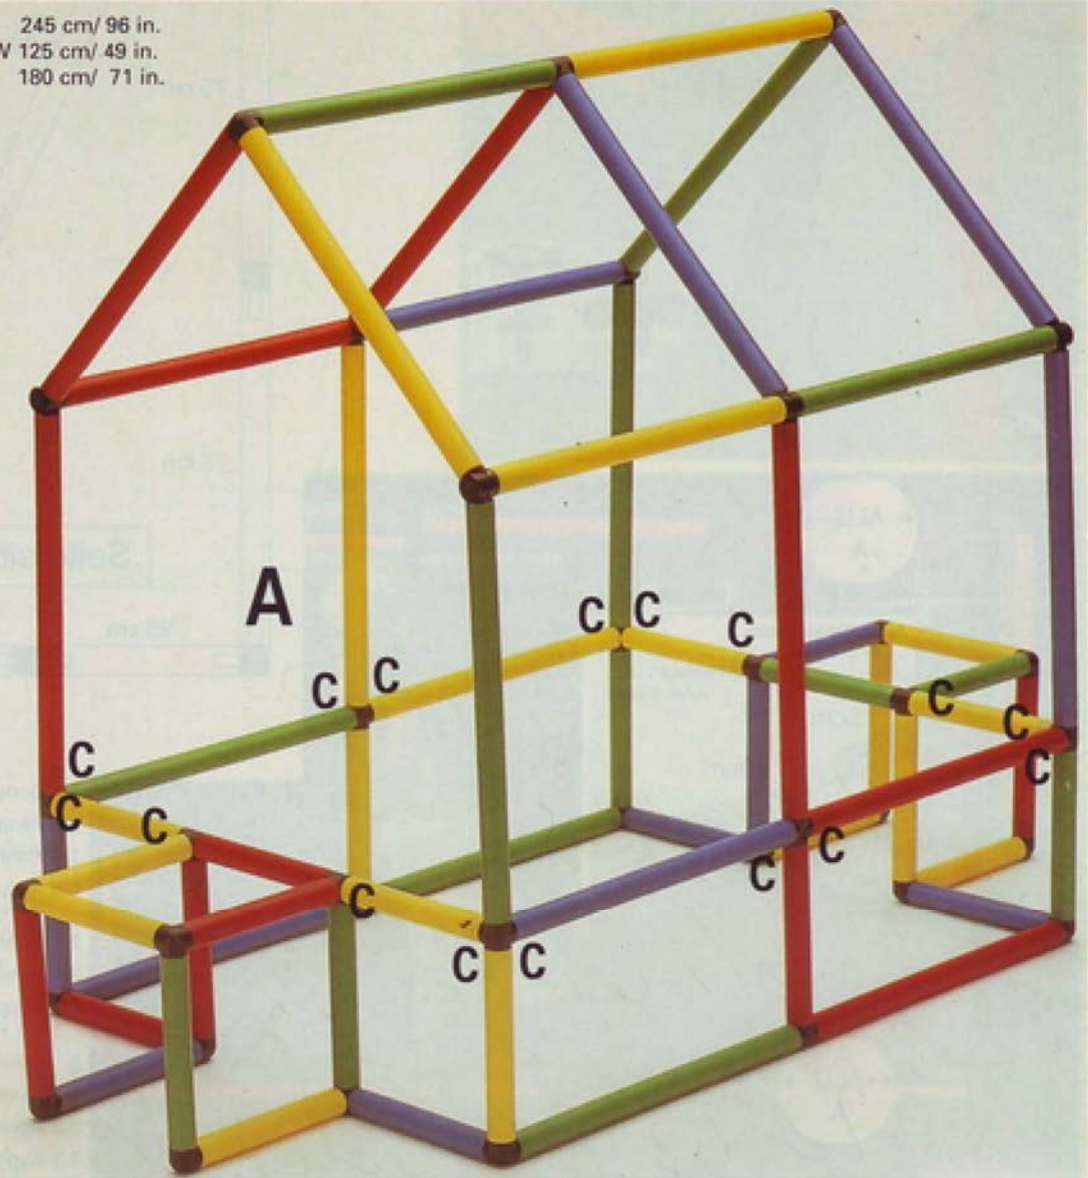

COMBINATIONS/EXTENSIONS

BALL - CAGE

incl. Netz/ Net

104 Components

Art. - No.: 11040

+ POOL

Art.- No.:11670

L 245 cm/ 96 in.
B/W 125 cm/ 49 in.
H 180 cm/ 71 in.