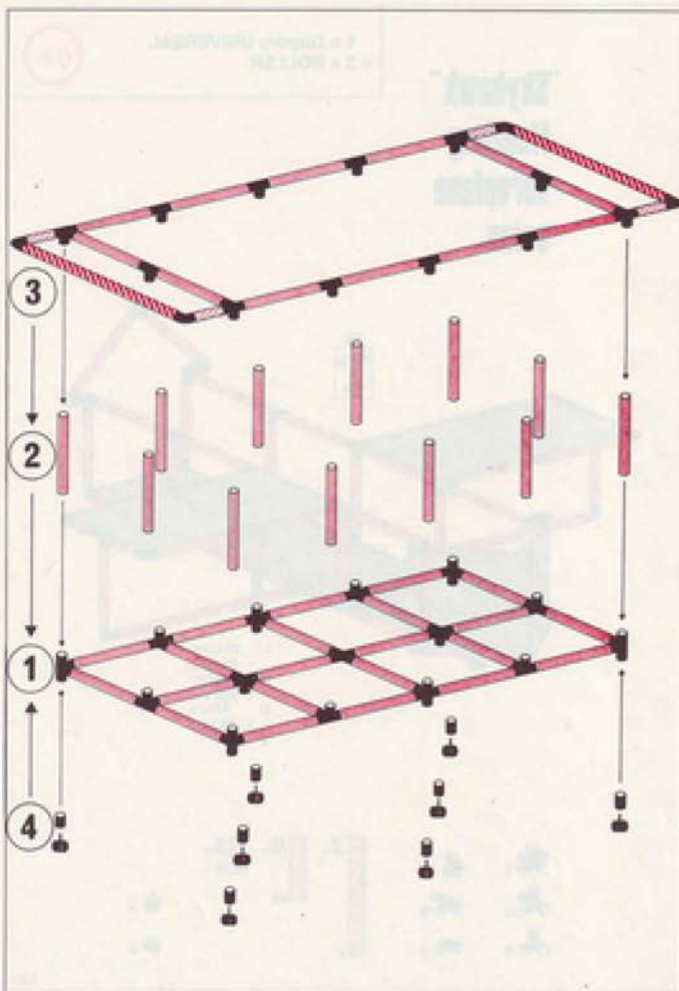

1 x Quadro UNIVERSAL
+ 2 x ROLLER

6+

"Space Shuttle"

L 188 cm
(74 in)
B 125 cm
(49.2 in)
H 96 cm
(37.8 in)

4.92

Spielwagen play - container wagon de jeu

2 x Quadro UNIVERSAL
+ 4 x ROLLER

3+

L 205 cm
(80.7 in)
B 85 cm
(33.4 in)
H 56 cm
(22 in)

4.92