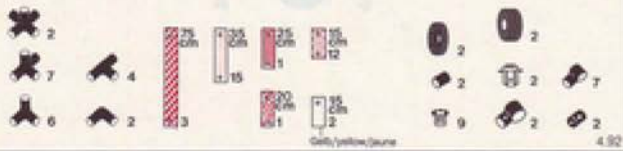

L 117 cm
(46 in.)
B 77 cm
(30.3 in.)
H 75 cm
(29.5 in.)

**Handwagen
handcart
charrette**

1 x Quadro TRANSPORTER

3+

L 182 cm
(71.6 in.)
B 77 cm
(30.3 in.)
H 55 cm
(21.6 in.)

**Stapler
forklift
chariot élévateur**