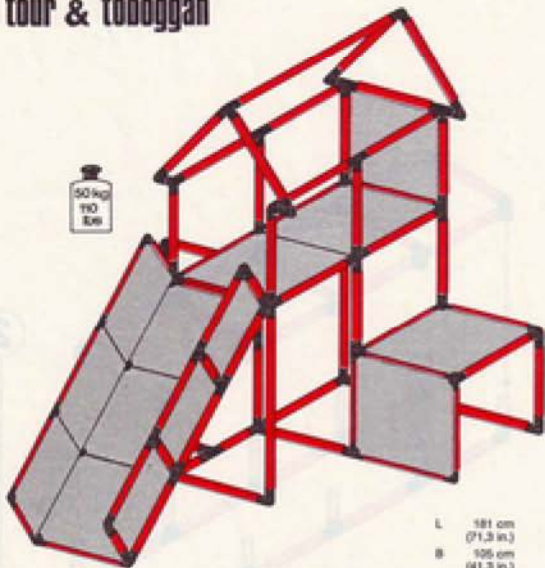

L 85 cm
(33,4 in.)
B 45 cm
(17,7 in.)
H 85 cm
(33,4 in.)

4.92

Turm & Rutsche tower & slide tour & toboggan

1 x Quadro STARTER
+ 1 x Quadro COMP-RUTSCHE/SLIDE

3+

50kg
110
lbs

L 181 cm
(71,3 in.)
B 125 cm
(49,2 in.)
H 154 cm
(60,6 in.)

4.92

Turn & Rutsche tower & slide tour & toboggan

1 x Quadro BASIC
+ 1 x Quadro COMP.-RUTSCHE/SLIDE

3+

50 kg
110 lbs

L 196 cm
(77.2 in.)
B 105 cm
(41.3 in.)
H 169 cm
(66.5 in.)

4.92

Turn & Rutsche tower & slide tour & toboggan