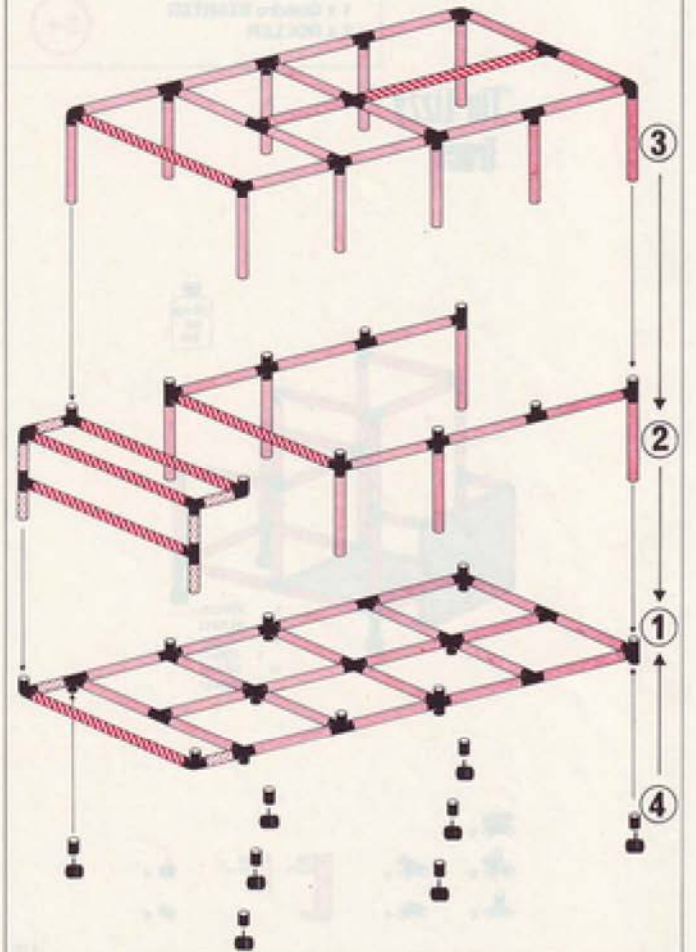

2 x Quadro STARTER
+ 4 x ROLLER

3+

"Turbo Truck"

L 145cm
(57.1in)
B 85cm
(33.4in)
H 96cm
(37.8in)

4.92

3

2

1

4

2 x Quadro STARTER
+ 4 x ROLLER

3+

"Greyhound" Bus

L 185cm
(72.8in)
B 85cm
(33.4in)
H 96cm
(37.8in)

4.92

3

2

1

4