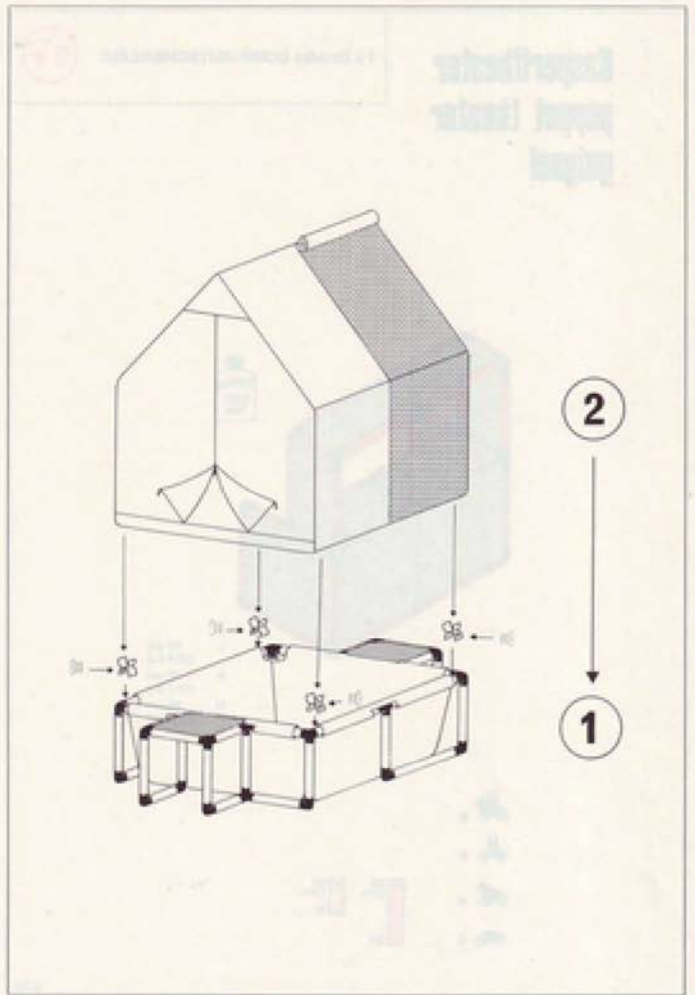

2

1

1/97

1 x Quadro ZELT / LODGE

1+

Zelt
lodge

L 165 cm
(64,9 in.)
B 125 cm
(49,2 in.)
H 158 cm
(62,2 in.)

7/94

1

2

Zelt mit Pool groß Lodge with pool large

1 x Quadro ZELT / LODGE
+ 1 x Quadro POOL GROSS

3+

L 245 cm
(96,4 in.)
B 125 cm
(49,2 in.)
H 213 cm
(83,9 in.)

7794

Tunnel