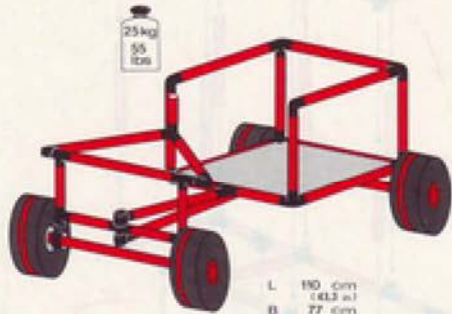

3+

L 175 cm
(68.9 in)
B 77 cm
(30.3 in)
H 97 cm
(38.2 in)

4.92

Riksha rickshaw pousse - pousse

1 x Quadro STARTER
+ 1 x Quadro MOBIL 2

6+

50 kg
110 lbs

L 170 cm
(66.9 in.)
B 77 cm
(30.3 in.)
H 150 cm
(59 in.)

4.92

Auto car voiture

1 x Quadro STARTER
+ 2 x Quadro MOBIL 2

3+

25 kg
55 lbs

L 190 cm
(74.8 in.)
B 77 cm
(30.3 in.)
H 70 cm
(27.6 in.)

4.92

Handwagen
handcart
charrette

1 x Quadro STARTER
+ 2 x Quadro MOBIL 2

3+

L 130 cm
(51.2in.)
B 77 cm
(30.3in.)
H 70 cm
(27.5in.)

4.92

"Amphicar" I

1 x Quadro STARTER
+ 2 x Quadro MOBIL 2

3+

Achtung/Attention!