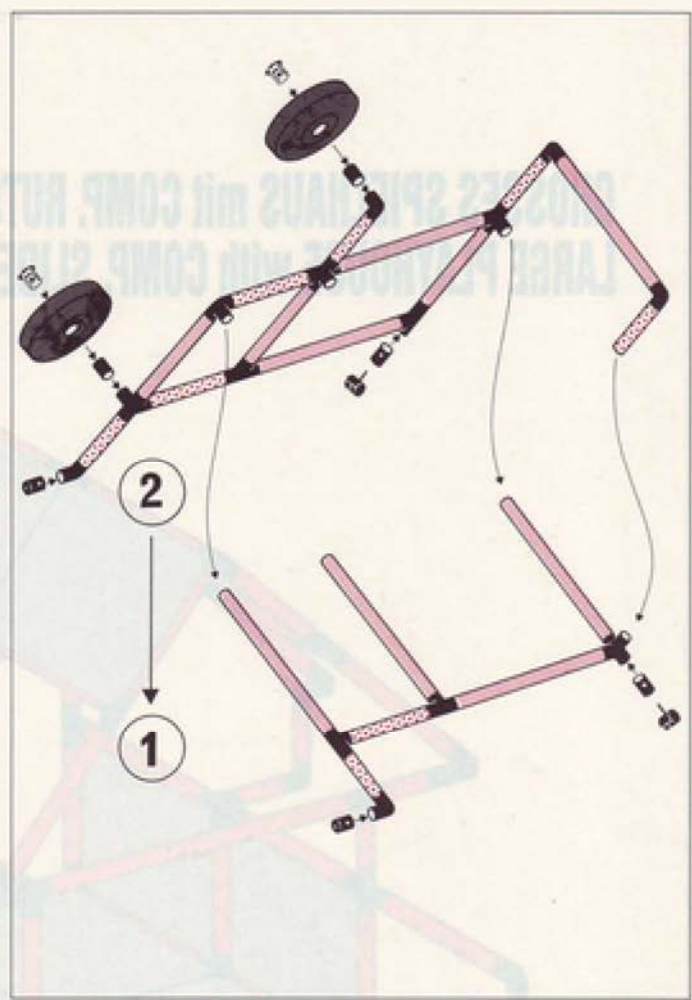

50 kg
110 lbs

L 65 cm (25.6 in.)
B 65 cm (25.6 in.)
H 67 cm (26.4 in.)

4.92

1 x Quadro BABY 1+

Achtung / Attention!
General Instruction

1

2

3

4

1 x Quadro BABY

1+

Tunnel

Achtung / Attention!

General Instruction

L 77cm
(30,3in.)
B 92cm
(36,1in.)
H 91cm
(35,8in.)

- 2
- 2
- 2
- 4
- 5
- 1
- 3
- 1
- 10
- 8
- 2
- 4