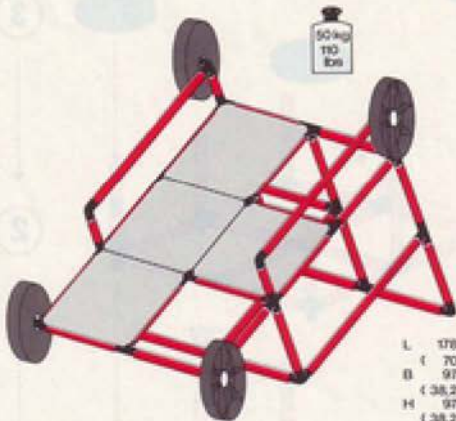

1 x Quadro BASIC

1+

Achtung / Attention!
 General Instruction

L 110 cm
 (43.3 in.)
 B 110 cm
 (43.3 in.)
 H 85 cm
 (33.4 in.)

4.92

4
 ↓
 3
 ↓
 2
 ↓
 1

**Spielcenter
play-center
coin de jeu**

1 x Quadro BASIC

1+

Achtung / Attention!

General Instruction

L 138 cm
(54.3 in)
B 150 cm
(43.3 in)
H 85 cm
(33.4 in)

4

**Wippe und Rutsche
swing and slide
bascule et toboggan**

1 x Quadro BASIC

3+

L 178 cm
(70 in)
B 97 cm
(38.2 in)
H 97 cm
(38.2 in)

4

Lok engine locomotive

1 x Quadro BASIC 3+

90 kg
190 lbs

L 118 cm
(46.5 in.)
B 57 cm
(22.4 in.)
H 78 cm
(30.7 in.)

2
 4
 2
 4
 20
 4
 4
 4

4.92