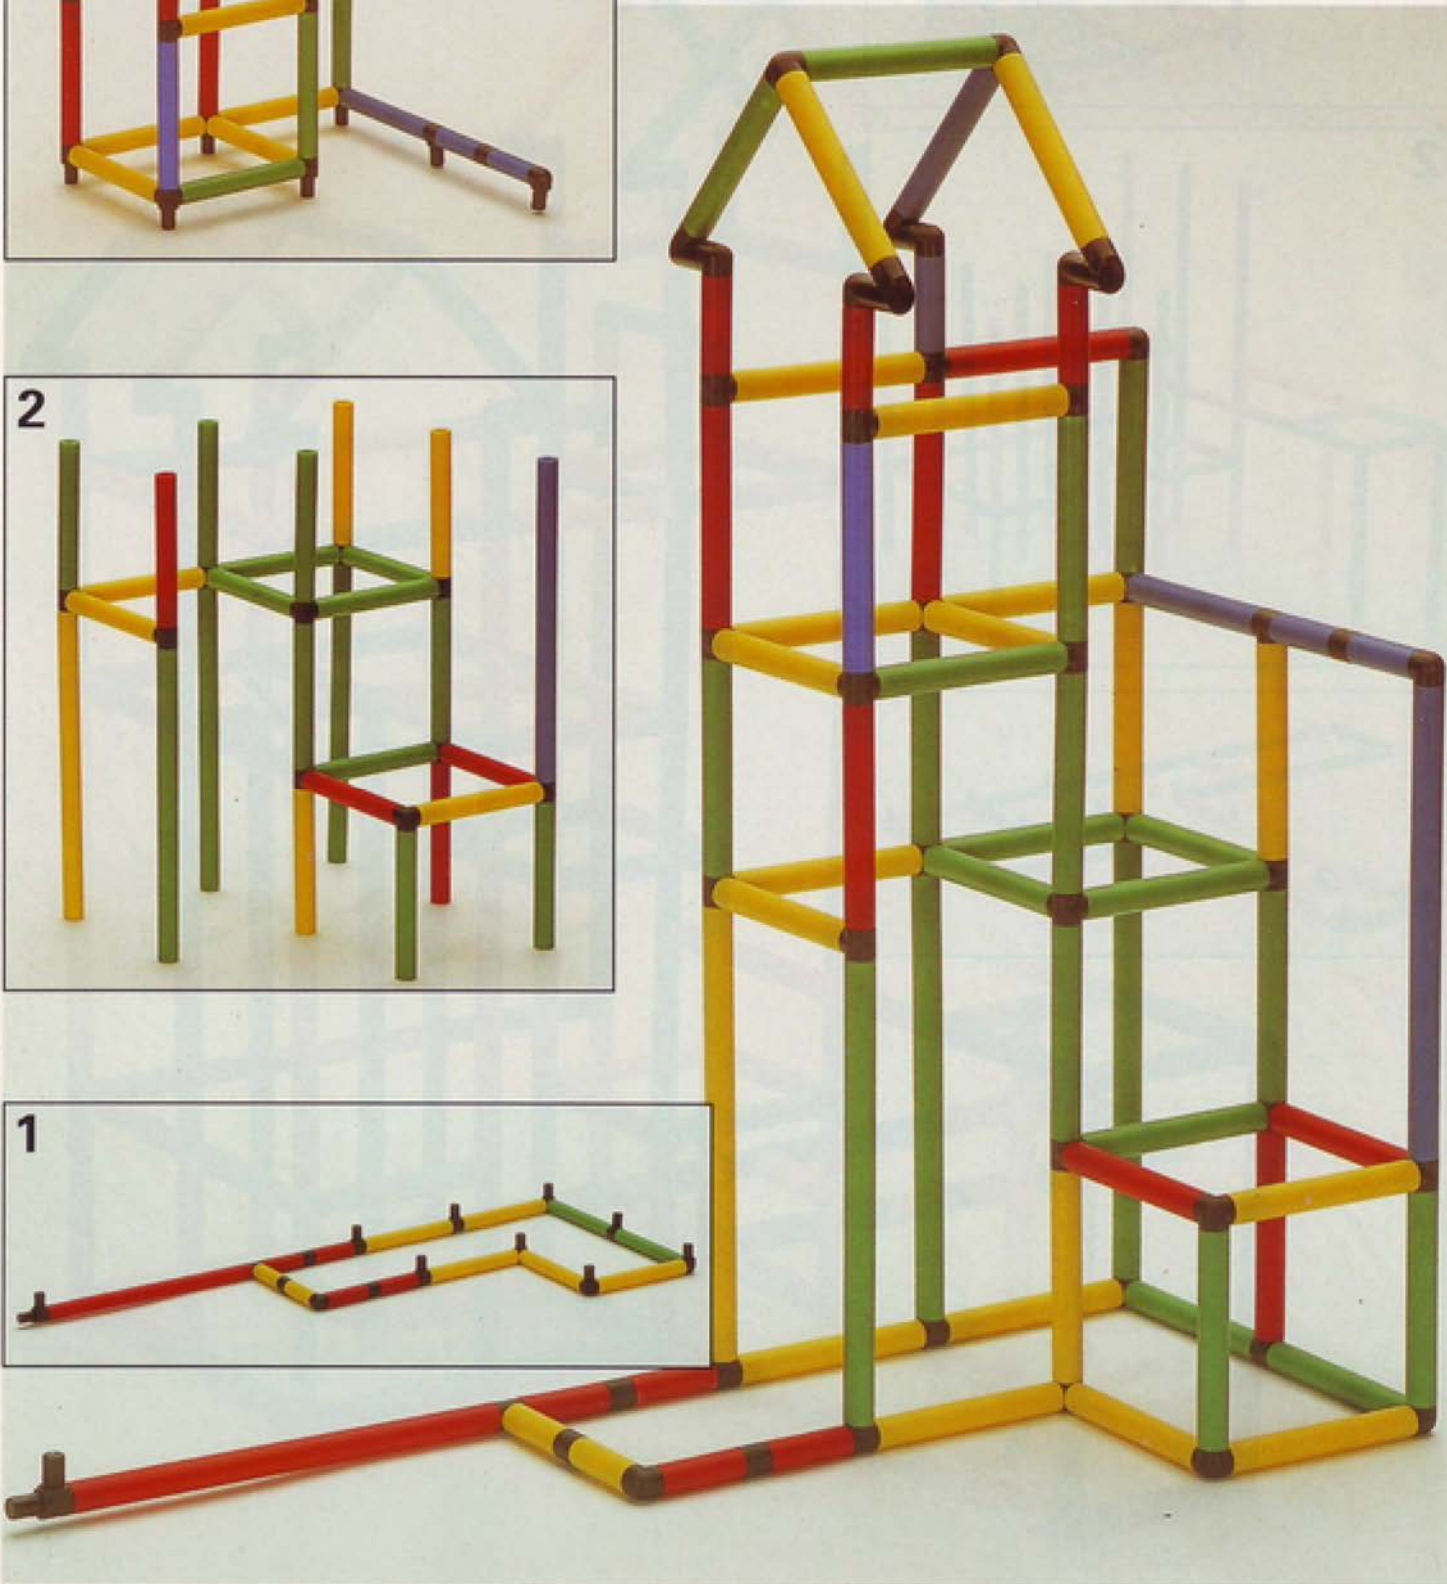

UNIVERSAL / SLIDE / POOL

3

1 x UNIVERSAL + 1 x RUTSCHE & AUSLAUF+ 1 x POOL GROSS
1 x UNIVERSAL + 1 x SLIDE & RUNOUT+ 1 x POOL LARGE

L 445 cm / 173.5 in.
B / W 165 cm / 64.3 in.
H 225 cm / 89.0 in.

RUTSCHE/ SLIDE/ POOL
siehe/see separate design

2

1