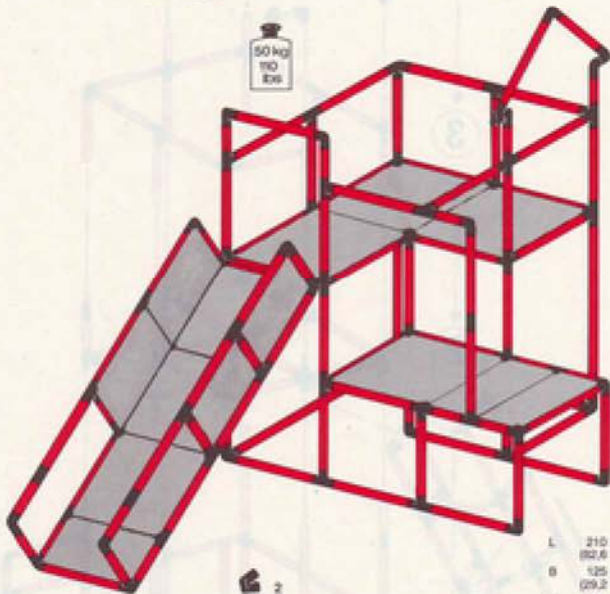

4.92

Turn & Rutsche tower & slide tour & toboggan

1 x Quadro BASIC
+ 1 x Quadro COMP.-RUTSCHE/SLIDE

3+

50 kg
110 lbs

L 196 cm
(77.2 in.)
B 105 cm
(41.3 in.)
H 169 cm
(66.5 in.)

4.92

Turn & Rutsche tower & slide tour & toboggan

1 x Quadro JUNIOR
+ 1 x Quadro COMP.-RUTSCHE/SLIDE

3+

50 kg
110 lbs

L 210 cm
(82.6 in.)
B 125 cm
(49.2 in.)
H 174 cm
(68.5 in.)

4.92

Haus & Rutsche
house & slide
maison & toboggan

1 x Quadro JUNIOR
 + 1 x Quadro COMP.-RUTSCHE/SUIDE **3+**