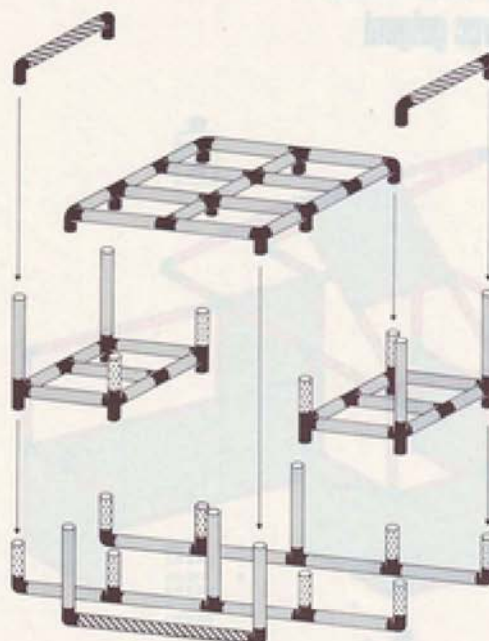

3
2
1

1 x Quadro UNIVERSAL

1+

Sitzgruppe playdesk

L 165 cm (64.9 in.)
B 125 cm (49.2 in.)
H 65 cm (25.5 in.)

794

1+

1 x Quadro UNIVERSAL