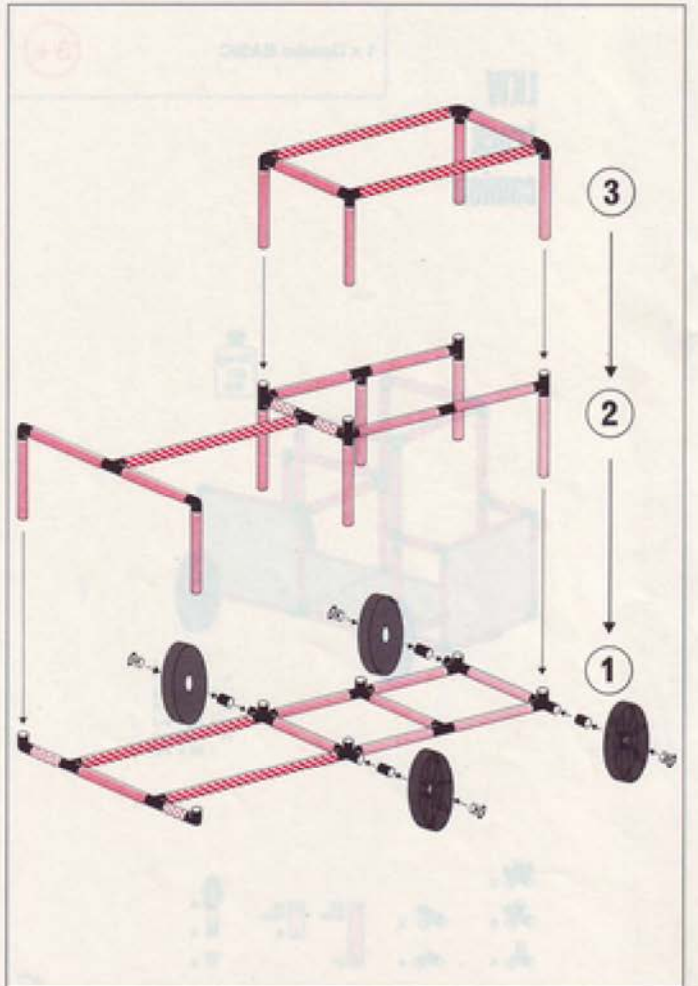

1 x Quadro BASIC 3+

3
2
1

Flugzeug
airplane
avion

1 x Quadro BASIC

3+

L 150 cm
(59 in.)
B 205 cm
(80.7 in.)
H 75 cm
(30.7 in.)

4.92

Planierraupe
caterpillar

1 x Quadro BASIC

3+

L 178 cm
(70 in.)
B 85 cm
(33.4 in.)
H 98 cm
(38.6 in.)

4.92

1 x Quadro JUNIOR

Krabbelhaus toddler house

L 165 cm
(64.9 in.)
B 115 cm
(45.3 in.)
H 103 cm
(40.5 in.)

7/94