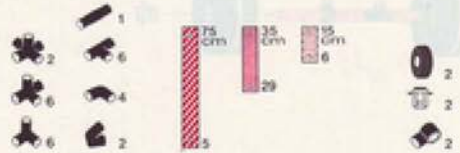

3+

L 175 cm
(68.9 in)
B 77 cm
(30.3 in)
H 97 cm
(38.2 in)

4.92

Riksha rickshaw pousse - pousse

1 x Quadro STARTER
+ 1 x Quadro MOBIL 2

6+

50 kg
110 lbs

L 170 cm
(66.9 in.)
B 77 cm
(30.3 in.)
H 150 cm
(59 in.)