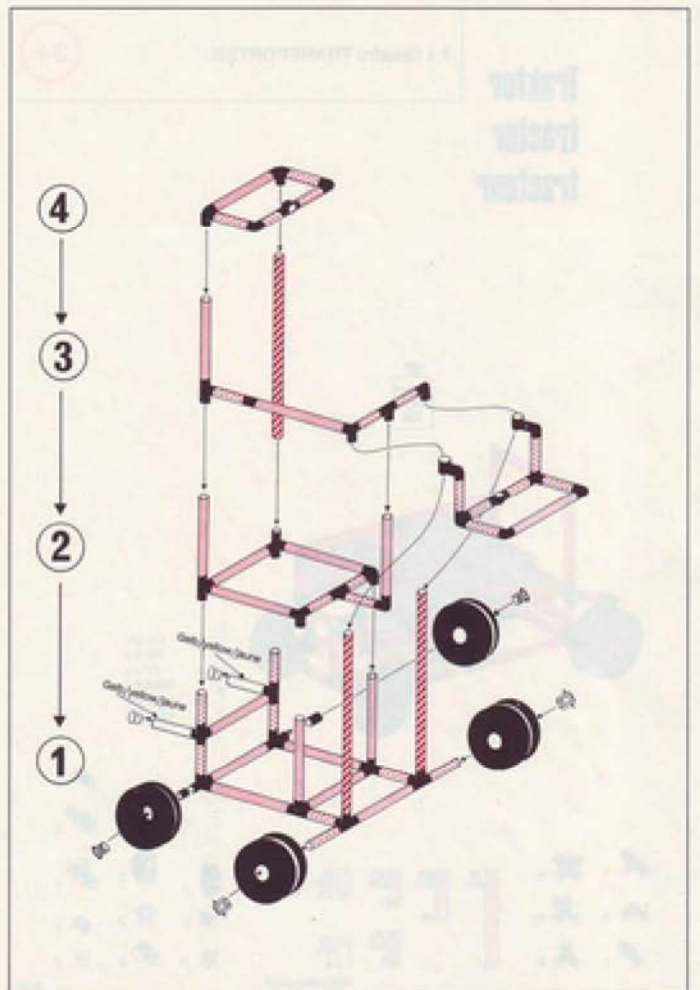

**Handwagen
handcart
charrette**

1 x Quadro TRANSPORTER

3+

L 182 cm
(71.6 in.)
B 77 cm
(30.3 in.)
H 55 cm
(21.6 in.)

**Stapler
forklift
chariot élévateur**

1 x Quadro TRANSPORTER

3+

L 102 cm
(40.1 in.)
B 77 cm
(30.3 in.)
H 136 cm
(53.1 in.)