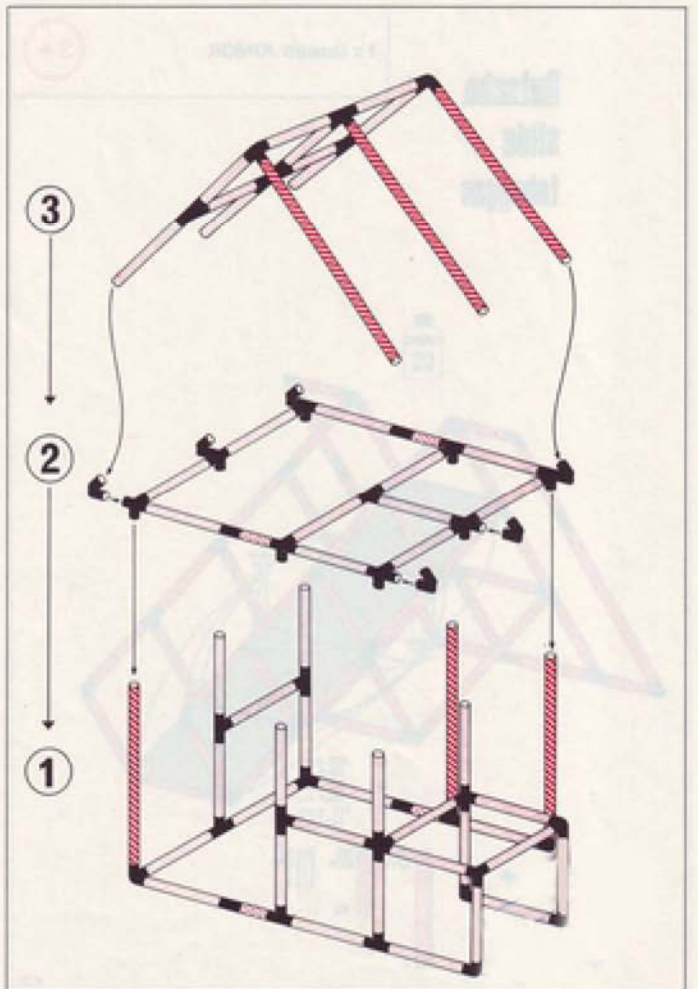

1 x Quadro JUNIOR

3+

Haus playhouse maison

L 150 cm
(59 in.)
B 85 cm
(33.4 in.)
H 93 cm
(36.7 in.)

4/92

Kletterberg
climbing hill
colline de grimper

1 x Quadro JUNIOR

6+