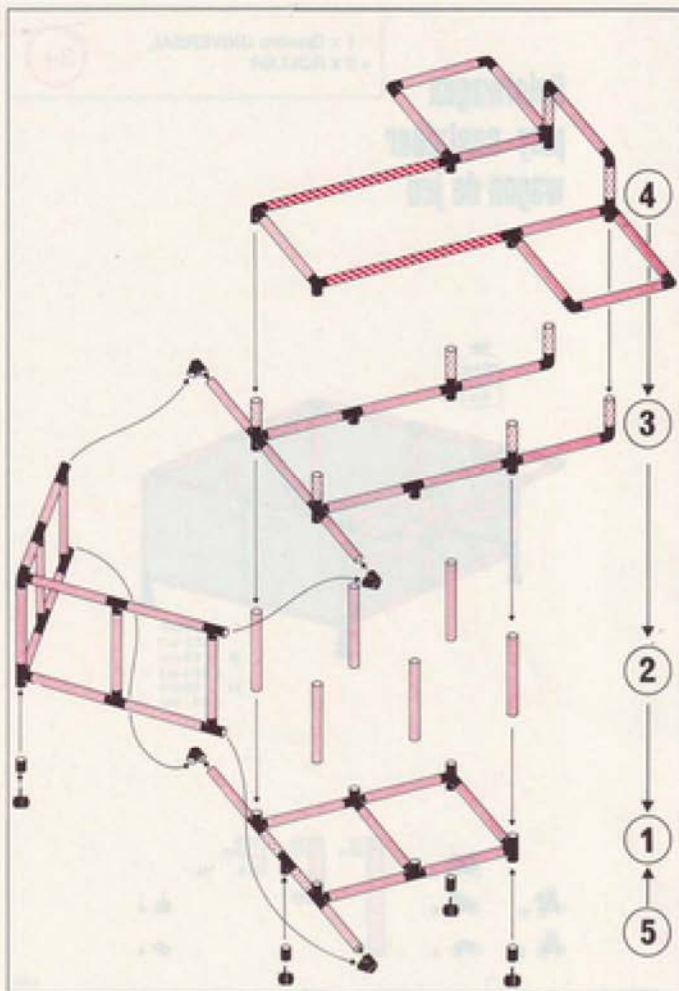

L 105 cm
(41.3 in.)
B 85 cm
(33.4 in.)
H 56 cm
(22 in.)

4.92

"Skyhawk"
Flugzeug
aeroplane
avion

1 x Quadro UNIVERSAL
+ 2 x ROLLER

6+

L 194 cm
(76.4 in.)
B 205 cm
(80.7 in.)
H 87 cm
(34.3 in.)

4.92

1 x Quadro UNIVERSAL
+ 2 x ROLLER

6+

"Space Shuttle"

L 188 cm
(74 in)
B 125 cm
(49.2 in)
H 96 cm
(37.8 in)

4.92

Spielwagen play - container wagon de jeu

2 x Quadro UNIVERSAL
+ 4 x ROLLER

3+

L 205 cm
(80.7 in)
B 85 cm
(33.4 in)
H 56 cm
(22 in)