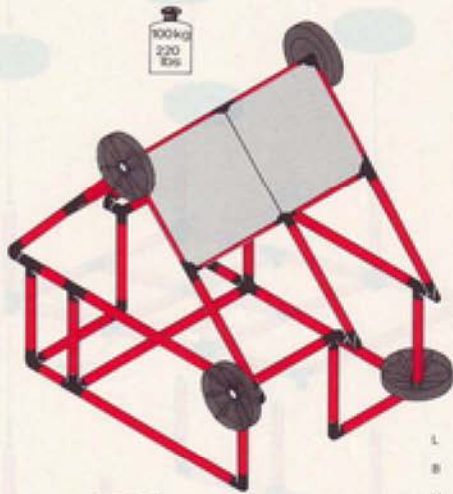

2

1

**Spielecke
playpen
coin de jeu**

2 x Quadro STARTER
oder / or 2 x Quadro BASIC

1+

Achtung / Attention!
General Instruction

L 165cm
(64.9in.)
B 125cm
(49.2in.)
H 83cm
(33.4in.)

4.92

**Doppelrutsche
double slide
double toboggan**

2 x Quadro STARTER
oder / or 2 x Quadro BASIC

3+

Achtung, Attention!

Platten verschrauben
lock the panels
fixer les panneaux

L 225cm
(88.6in.)
B 89cm
(35.4in.)
H 124cm
(48.8in.)

4.92

Basic Spielhaus
Basic play house
Basic maison

1 x Quadro BASIC

3+

L 125 cm
 (49.2 in.)
 B 95 cm
 (37.4 in.)
 H 118 cm
 (46.6 in.)

4.92

3
 ↓
 2
 ↓
 1

Kletterturm
basic loft
galerie

1 x Quadro BASIC

1+

Achtung / Attention!
 General Instruction

L 110 cm
 (43.3 in.)
 B 110 cm
 (43.3 in.)
 H 85 cm
 (33.4 in.)

4.92

4
 ↓
 3
 ↓
 2
 ↓
 1

**Spielcenter
play-center
coin de jeu**

1 x Quadro BASIC