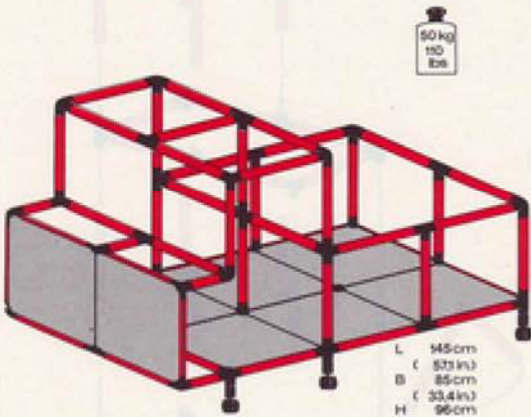

2 x Quadro STARTER
+ 4 x ROLLER

3+

"Turbo Truck"