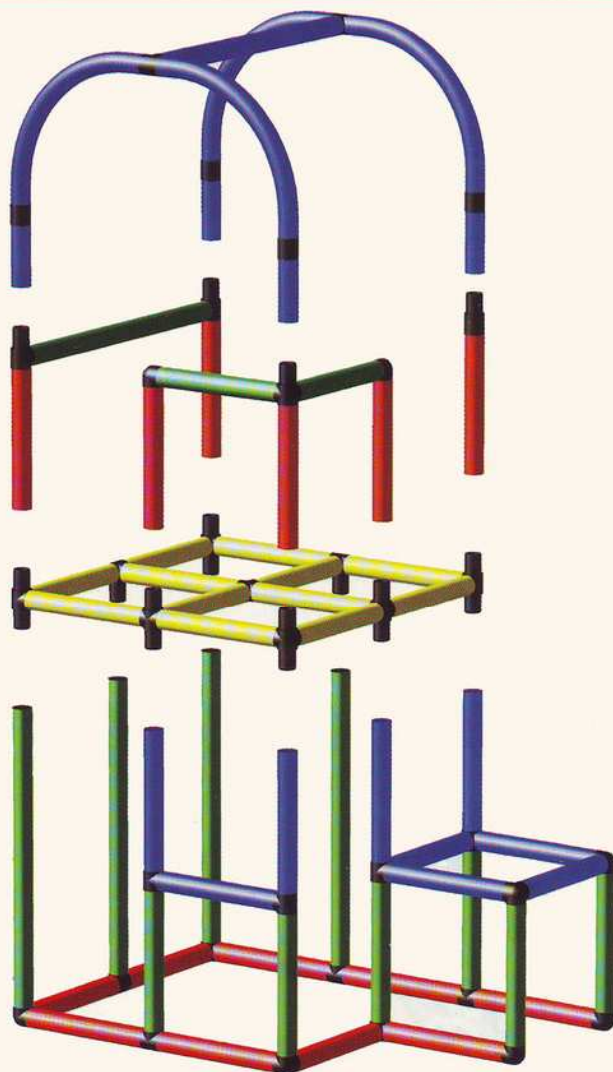

Haus / House / Maison