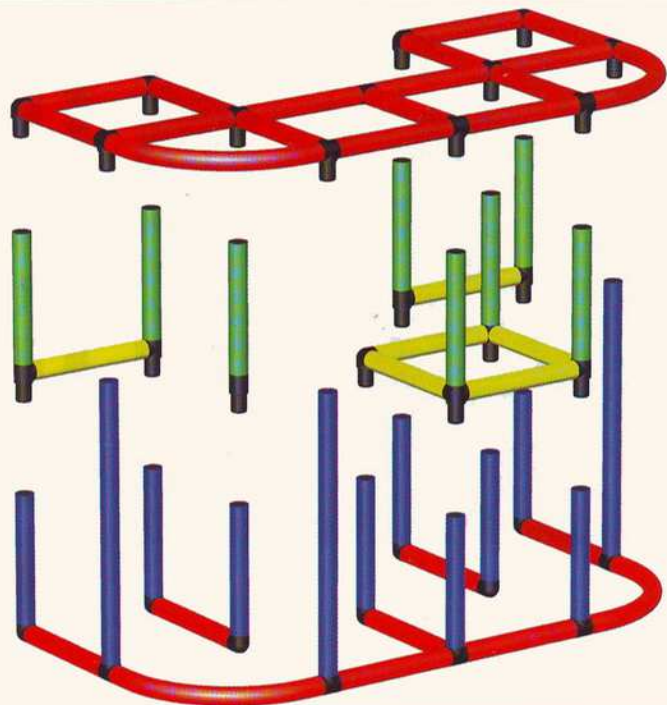

JUNIOR II

390 COMPONENTS

32 models

incl. STARTER II models

leicht
zu
bauen

incl. **MINI QUADRO DESIGN KIT** scale **1:5**

JUNIOR II

Haus / House / Maison

Bar