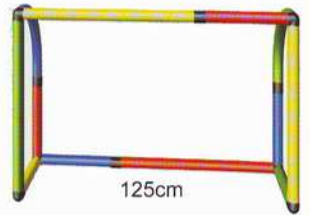

Art-No.: 10750

TOR / GOAL / BUT

138 COMPONENTS