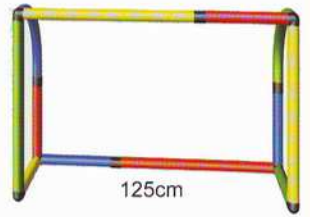

Art-No.: 10750

TOR / GOAL / BUT

138 COMPONENTS