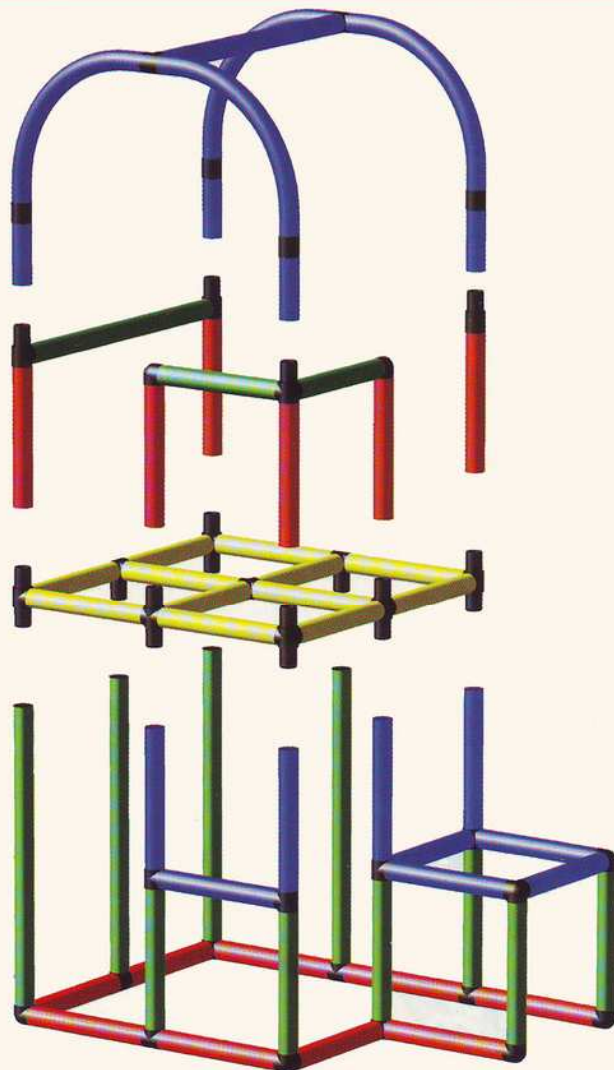

Haus / House / Maison