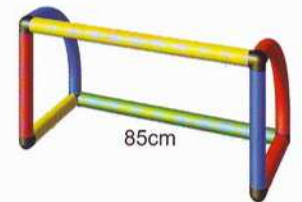

Lok / Locomotive / Engine

UNIVERSAL II
+ 2x MOBIL 2

Strandwagen / Beach cart /
Charriot de Plage

Art-No.: 10750

TOR / GOAL / BUT

138 COMPONENTS

Netz Befestigung /
Net fixing /
Attaches Filet

Seil / String / Tendeurs