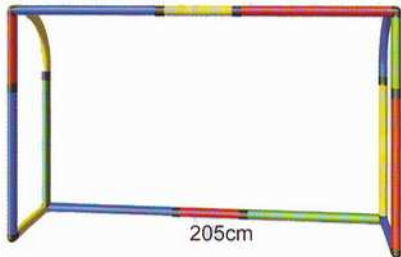

Art-No.: 10750

TOR / GOAL / BUT

138 COMPONENTS