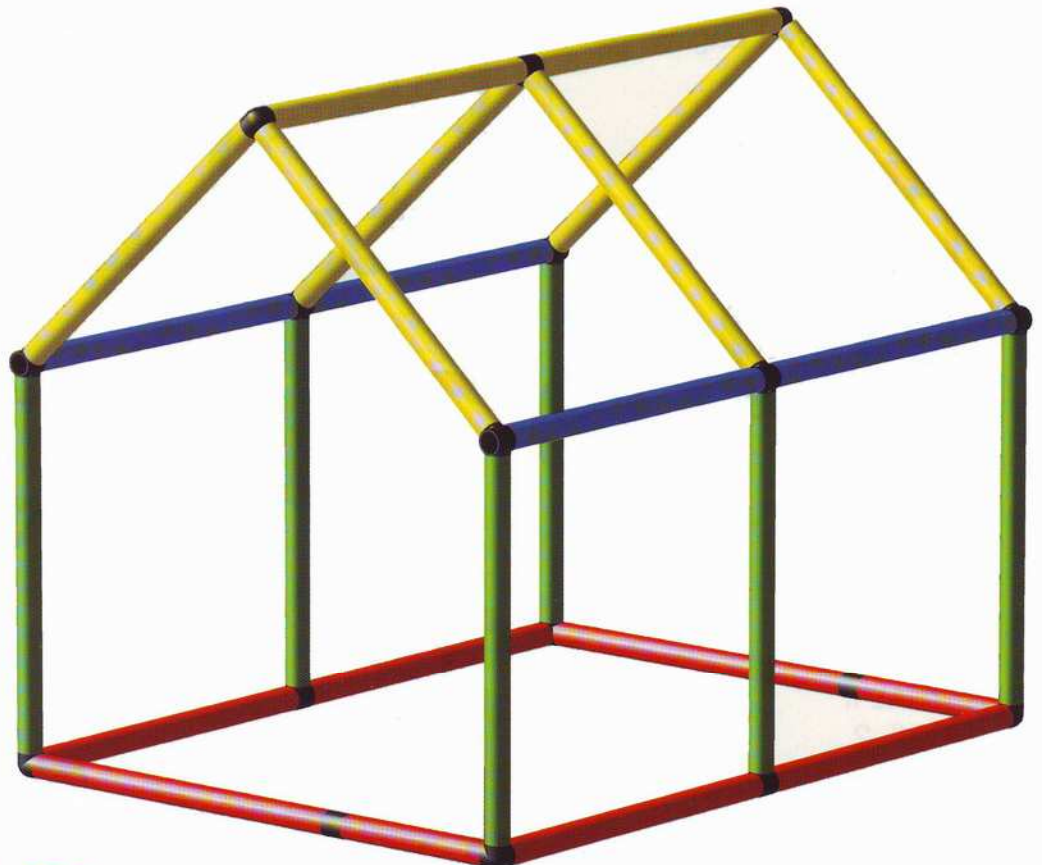

ZELT/ LODGE/ MAISON

109 COMPONENTS