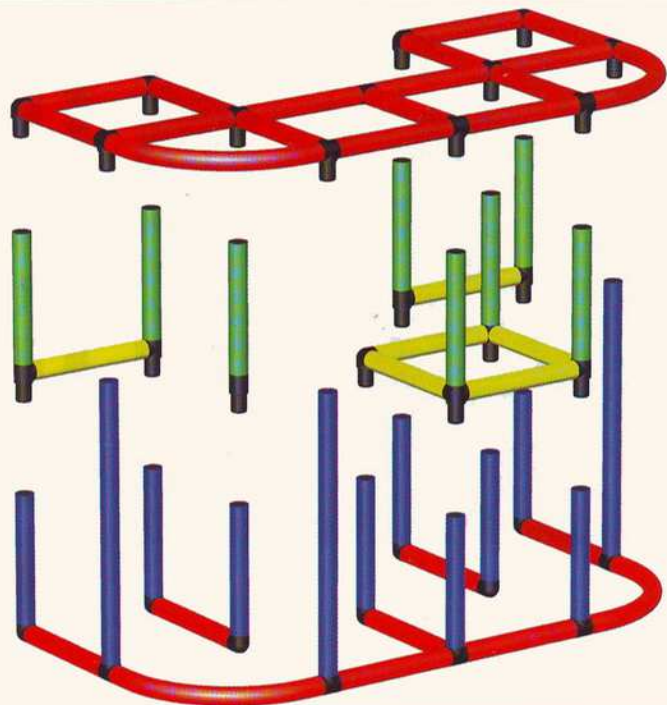

JUNIOR II

390 COMPONENTS

32 models

incl. STARTER II models

leicht
ZU
bauen

incl. **MINI QUADRO DESIGN KIT** scale **1:5**

JUNIOR II

Haus / House / Maison

Bar