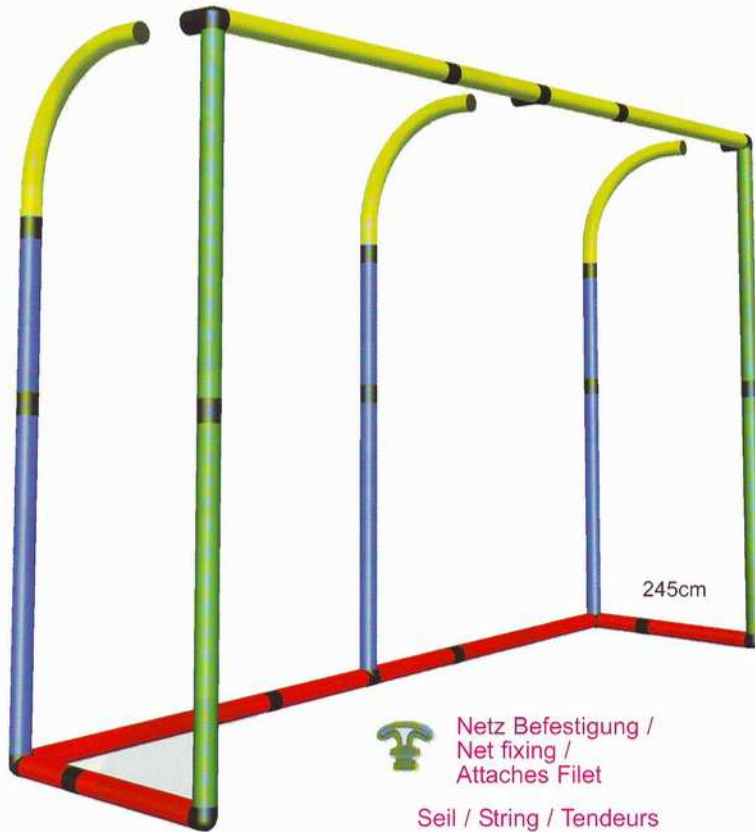

Lok / Locomotive / Engine

UNIVERSAL II
+ 2x MOBIL 2

Strandwagen / Beach cart /
Charriot de Plage

Art-No.: 10750

TOR / GOAL / BUT

138 COMPONENTS

Netz Befestigung /
Net fixing /
Attaches Filet

Seil / String / Tendeurs