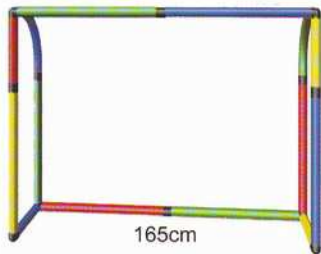

Art-No.: 10750

TOR / GOAL / BUT

138 COMPONENTS